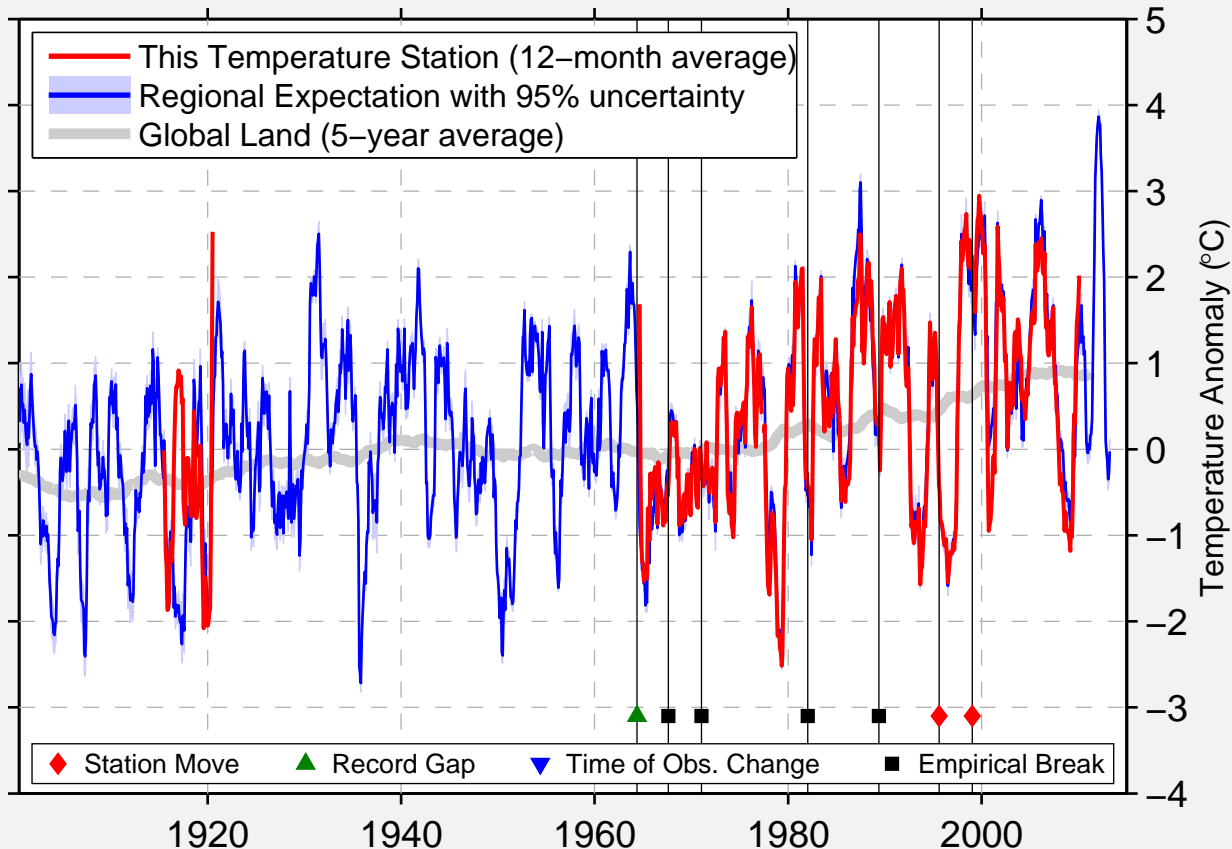

# COLGATE

47.243 N, 97.656 W (United States)

Data Quality Controlled and Aligned at Breakpoints

Berkeley Earth