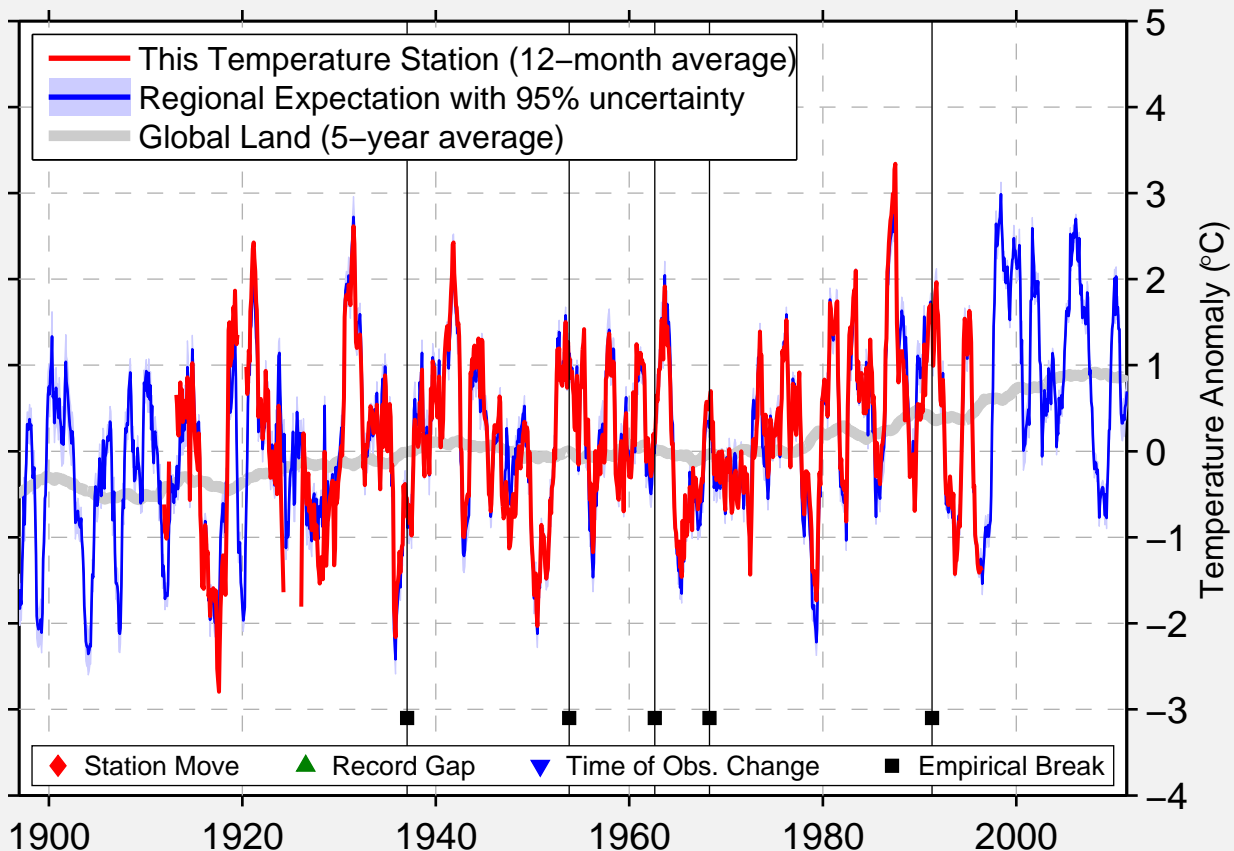

ITASCA-U-OF-MN

47.200 N, 95.200 W (United States)

Data Quality Controlled and Aligned at Breakpoints

Berkeley Earth