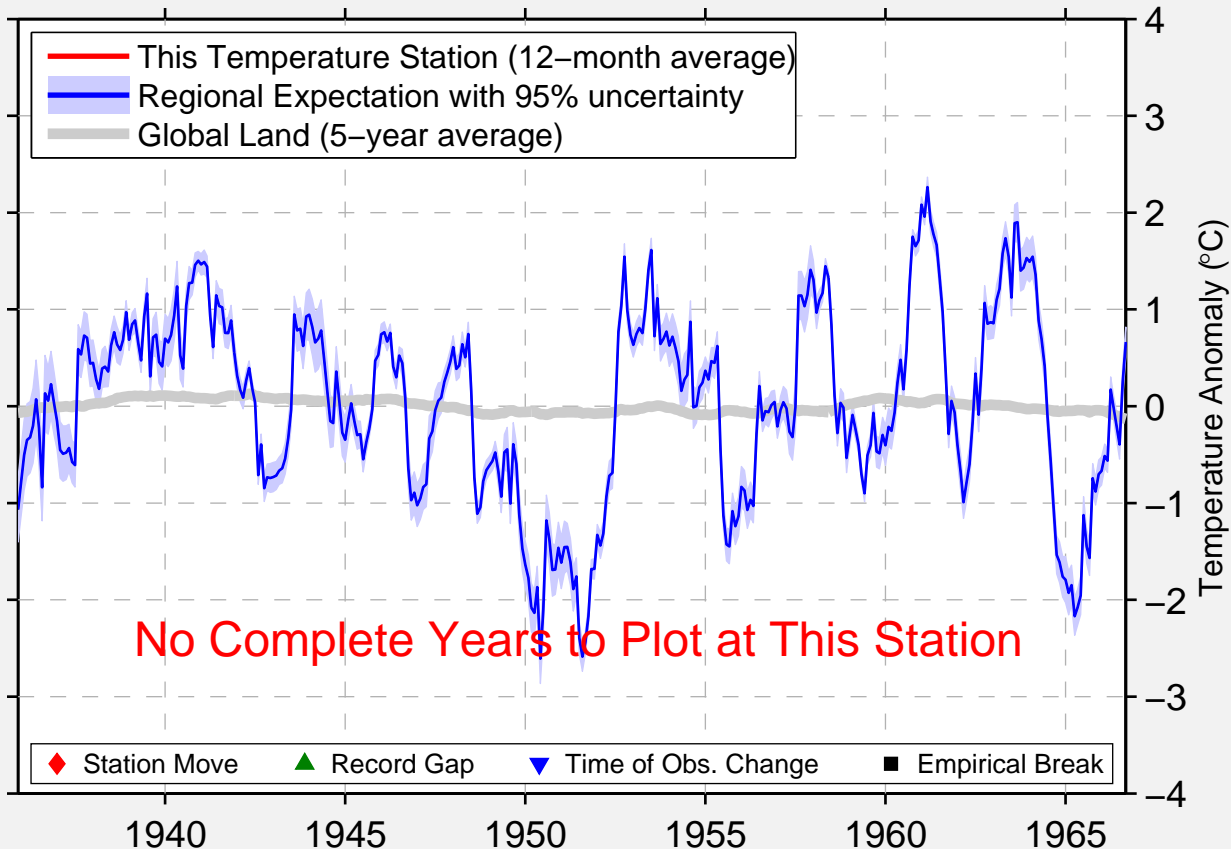

BLAKESLEE

47.200 N, 108.667 W (United States)

No Complete Years to Plot at This Station

◆ Station Move ▲ Record Gap ▼ Time of Obs. Change ■ Empirical Break