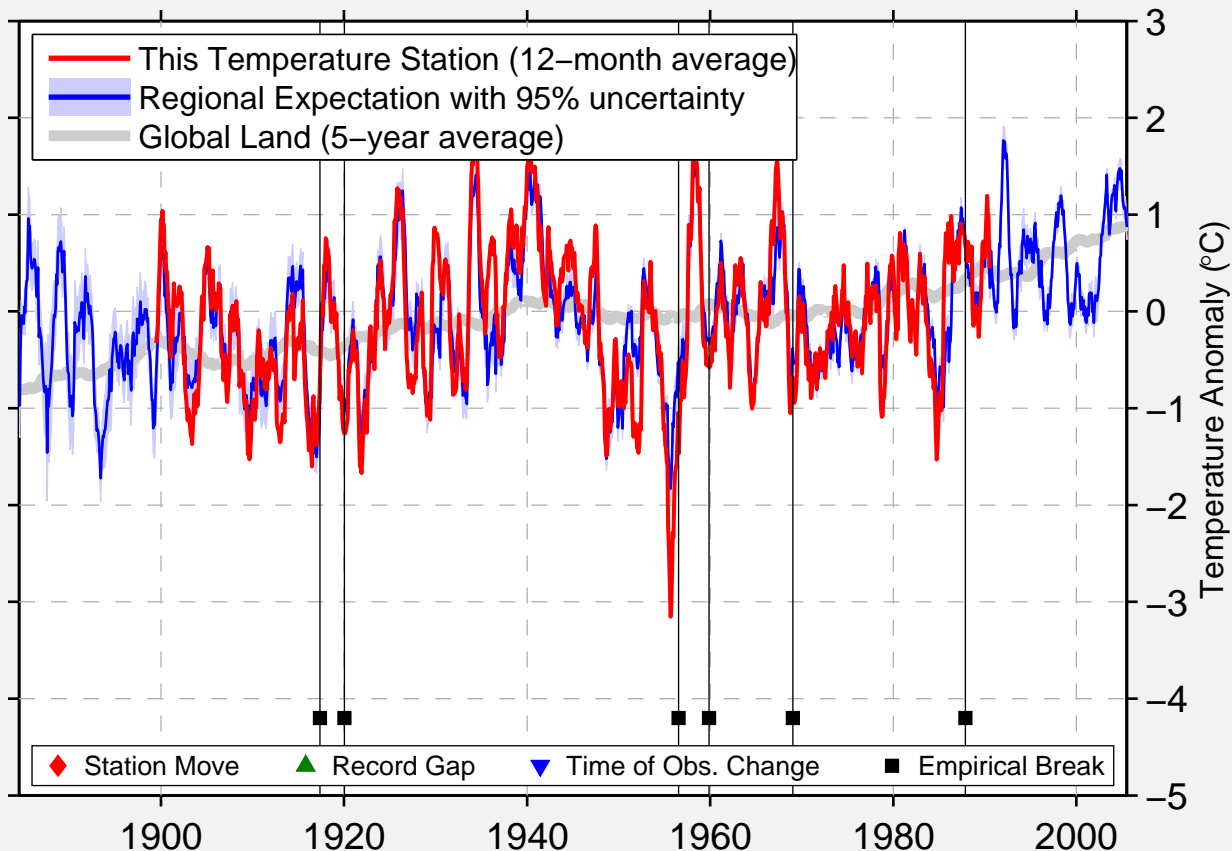

CLE-ELUM

47.200 N, 121.000 W (United States)

Data Quality Controlled and Aligned at Breakpoints

Berkeley Earth