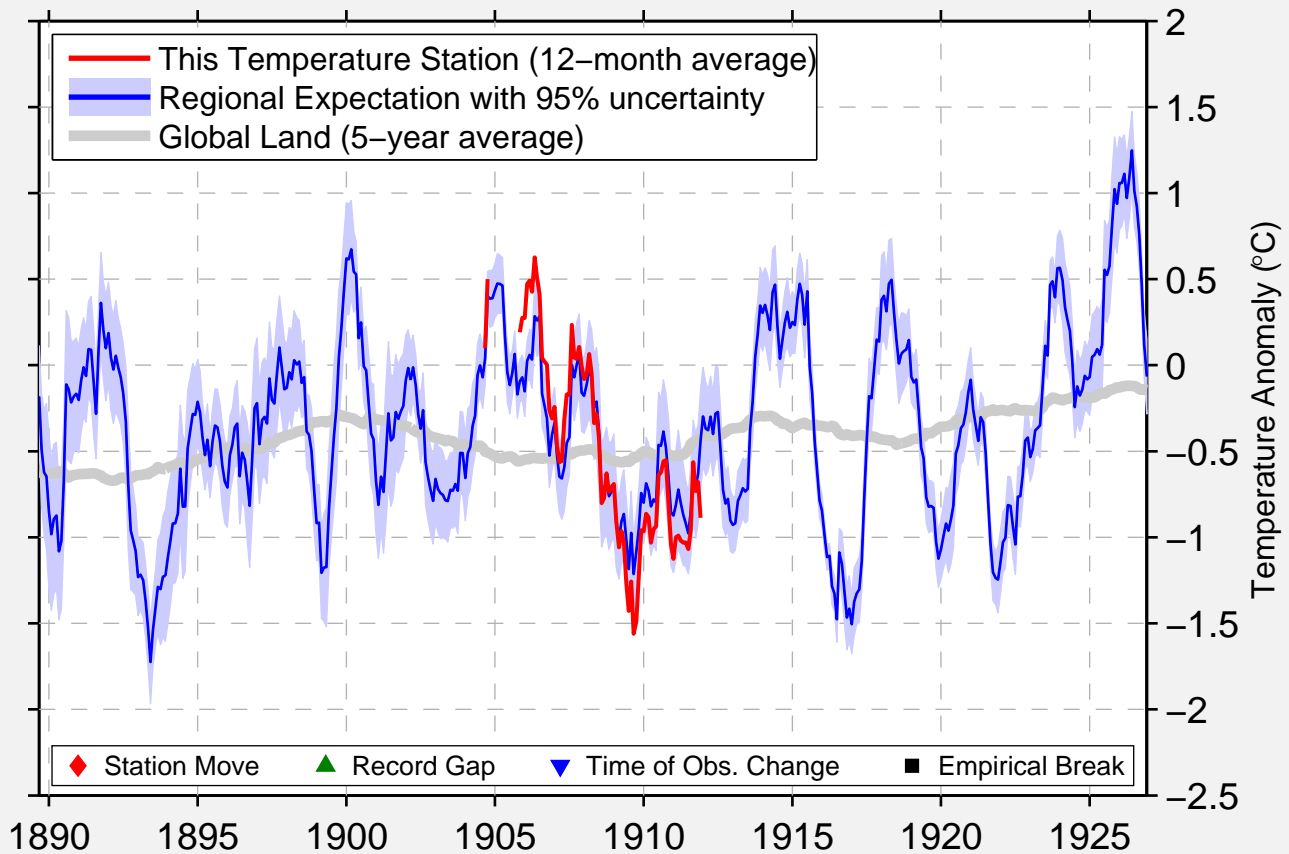

LESTER

47.200 N, 121.483 W (United States)

- This Temperature Station (12-month average)
- Regional Expectation with 95% uncertainty
- Global Land (5-year average)

- ◆ Station Move
- ▲ Record Gap
- ▼ Time of Obs. Change
- Empirical Break

Data Quality Controlled and Aligned at Breakpoints

Berkeley Earth