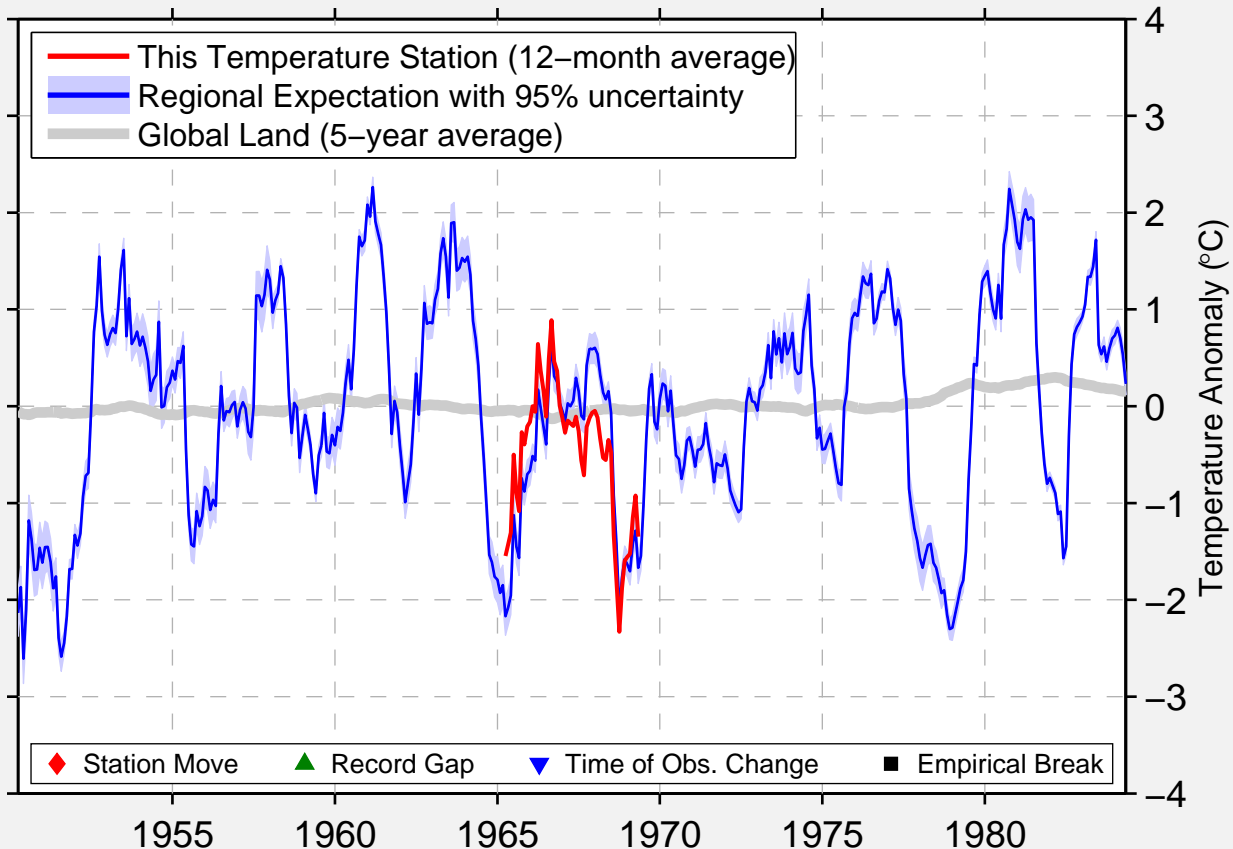

# GRASSRANGE 12 NE

47.199 N, 108.650 W (United States)

Data Quality Controlled and Aligned at Breakpoints

Berkeley Earth