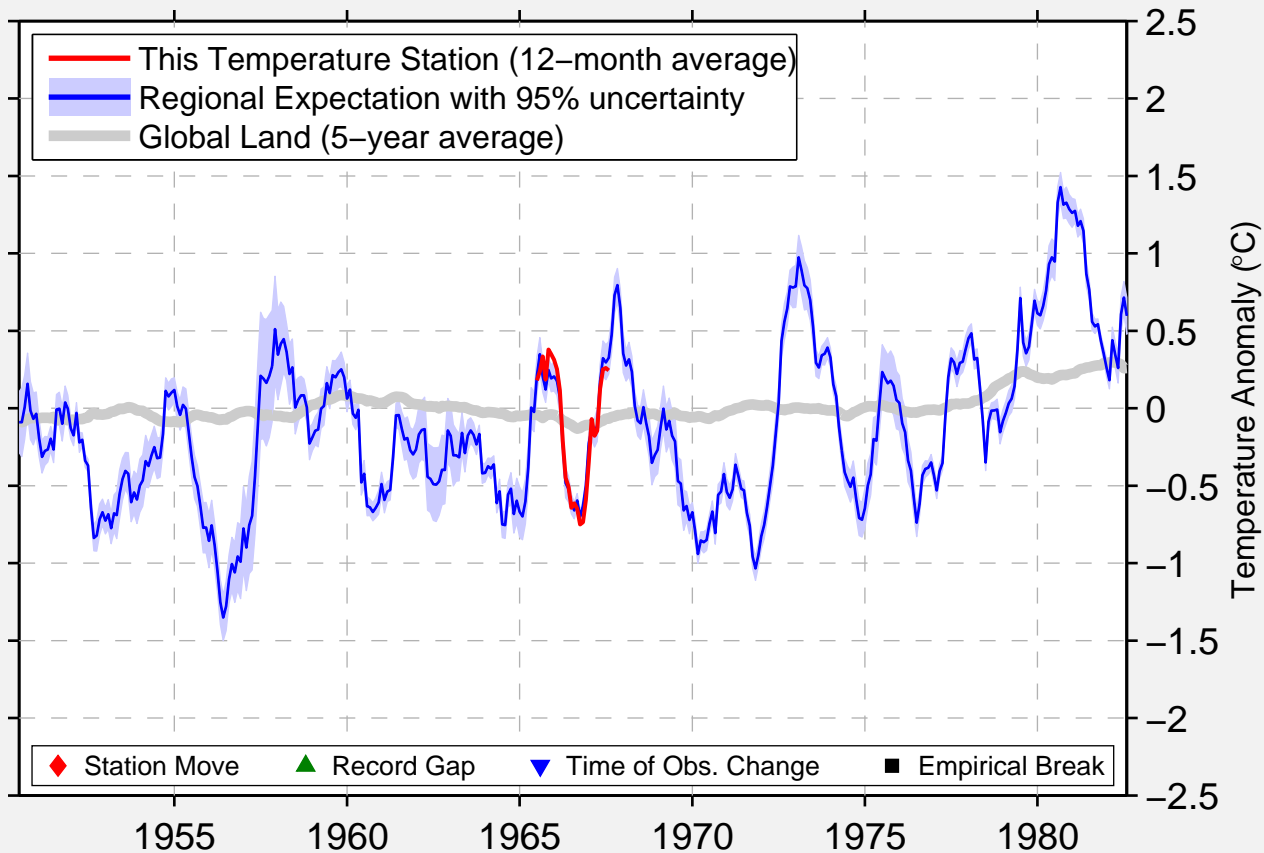

# MULLION CREEK (MULLION RANGE F)

33.093 S, 149.128 E (Australia)

Data Quality Controlled and Aligned at Breakpoints

Berkeley Earth