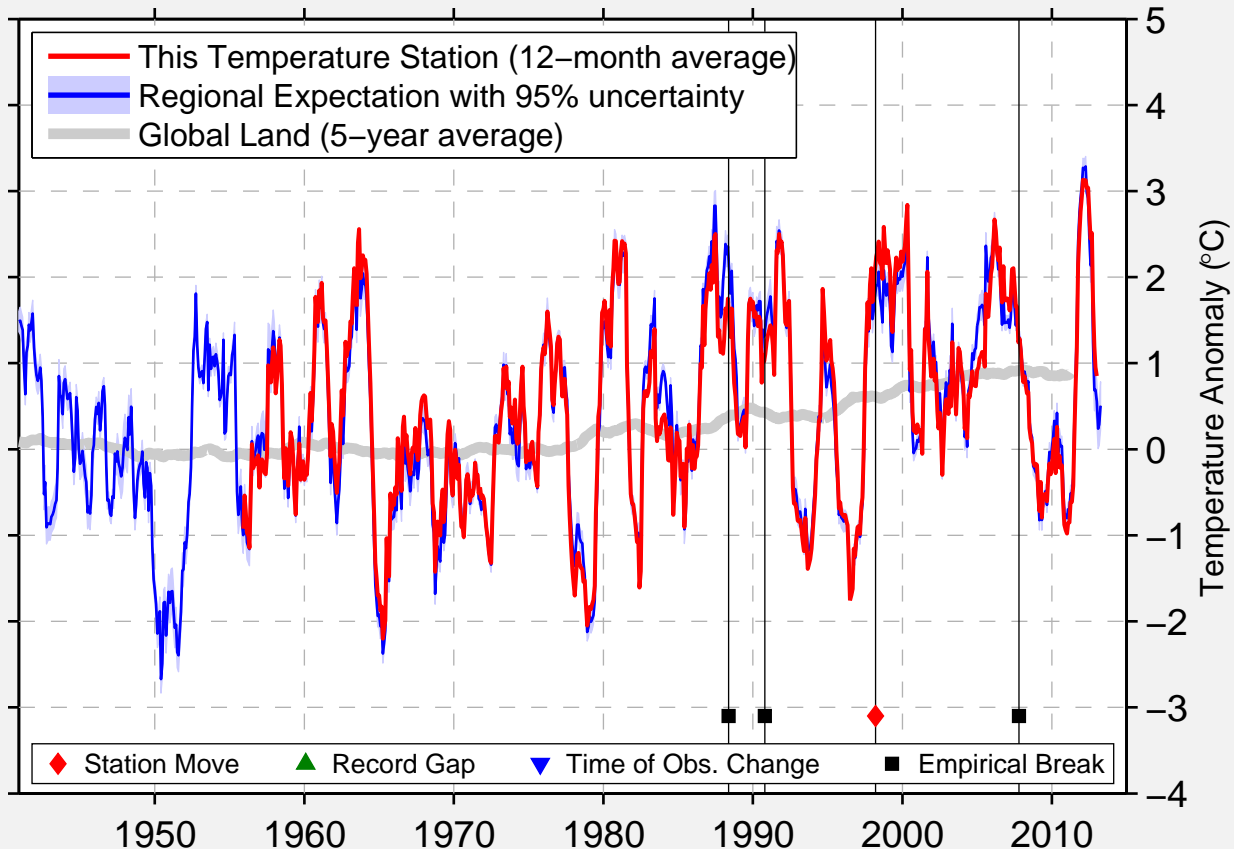

FAIRFIELD

47.191 N, 103.225 W (United States)

Data Quality Controlled and Aligned at Breakpoints

Berkeley Earth