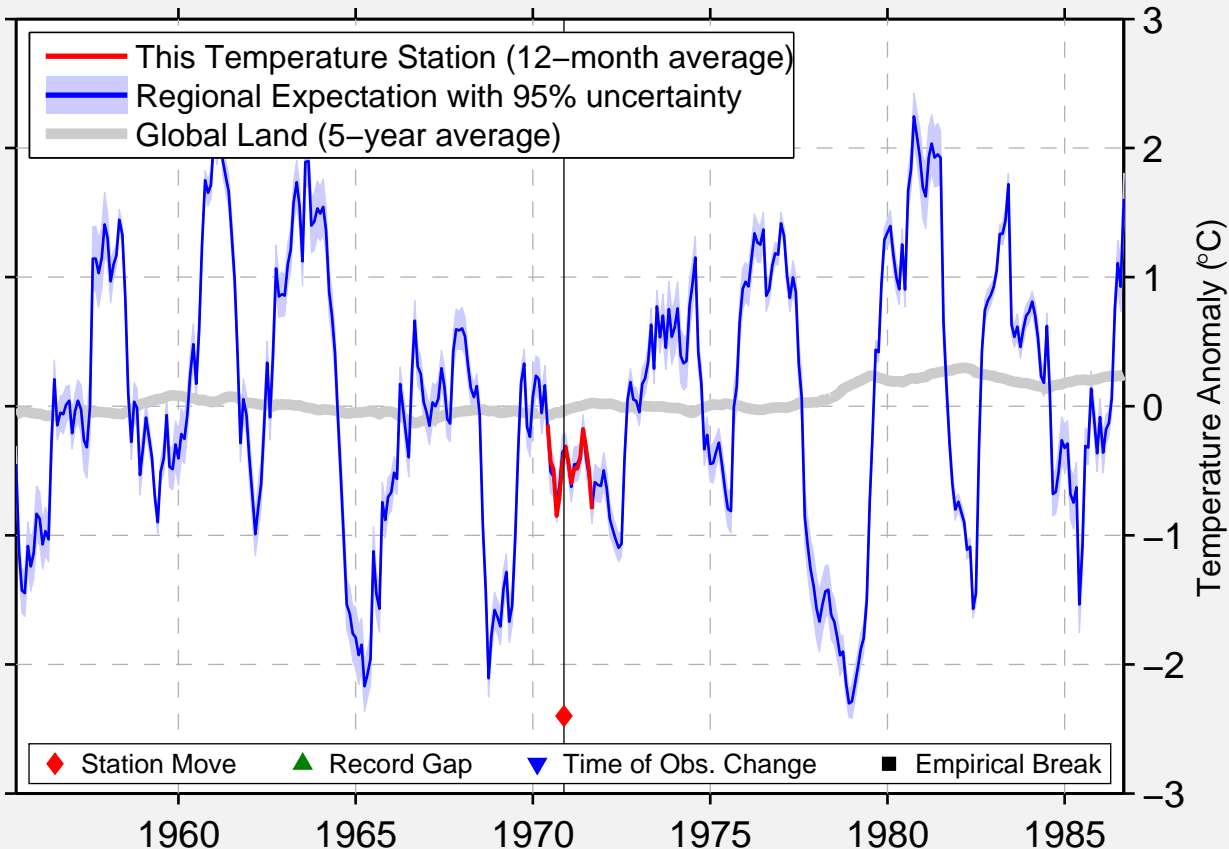

TEIGEN 10 NNE

47.167 N, 108.483 W (United States)

◆ Station Move ▲ Record Gap ▼ Time of Obs. Change ■ Empirical Break