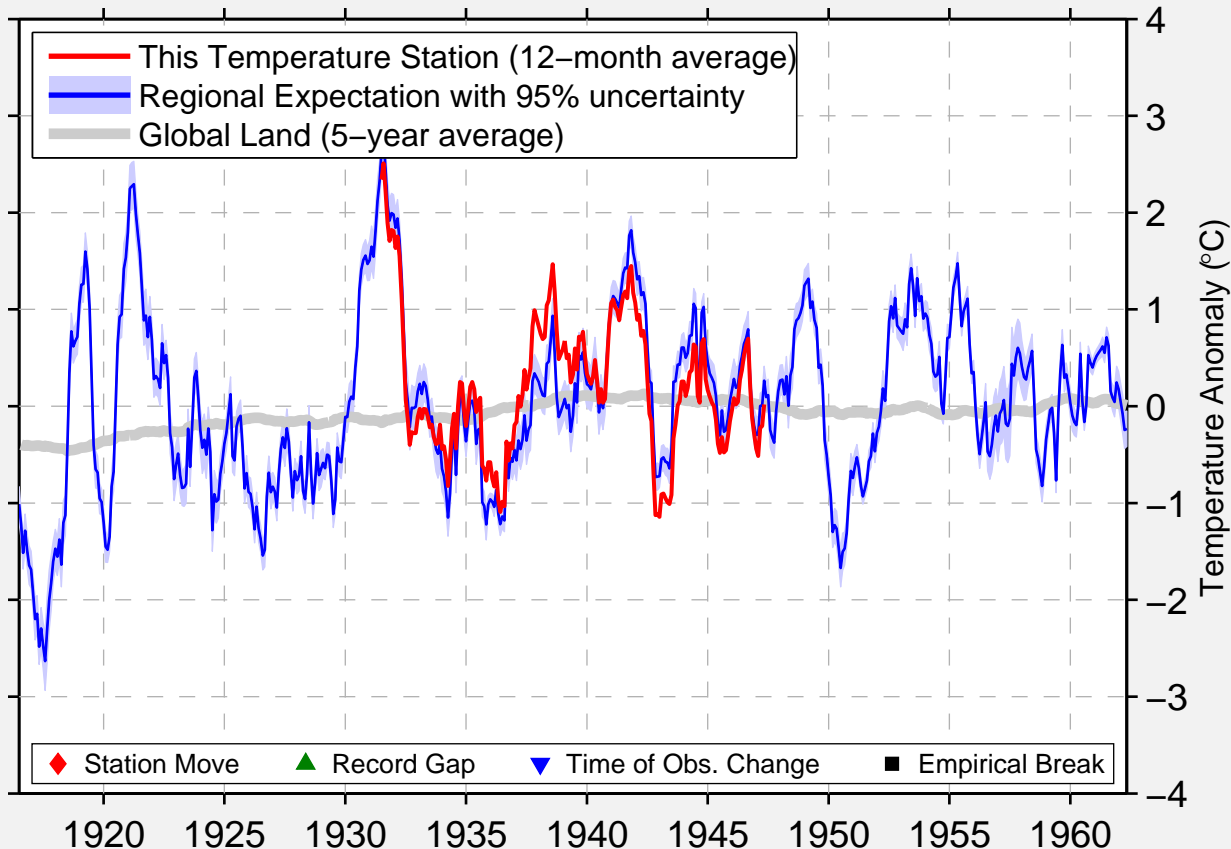

# HOUGHTON MICH TECH

47.117 N, 88.567 W (United States)

Data Quality Controlled and Aligned at Breakpoints

Berkeley Earth