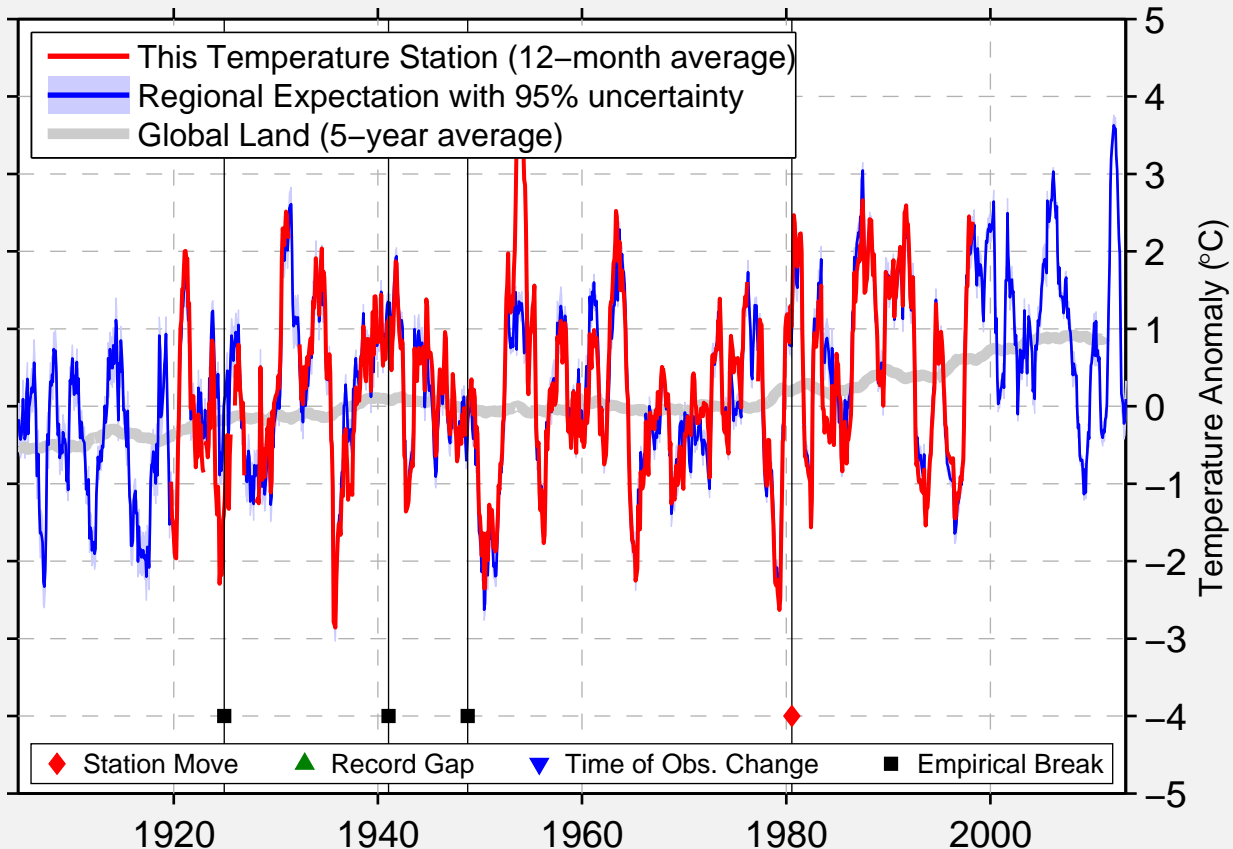

PETTIBONE

47.117 N, 99.533 W (United States)

Data Quality Controlled and Aligned at Breakpoints

Berkeley Earth