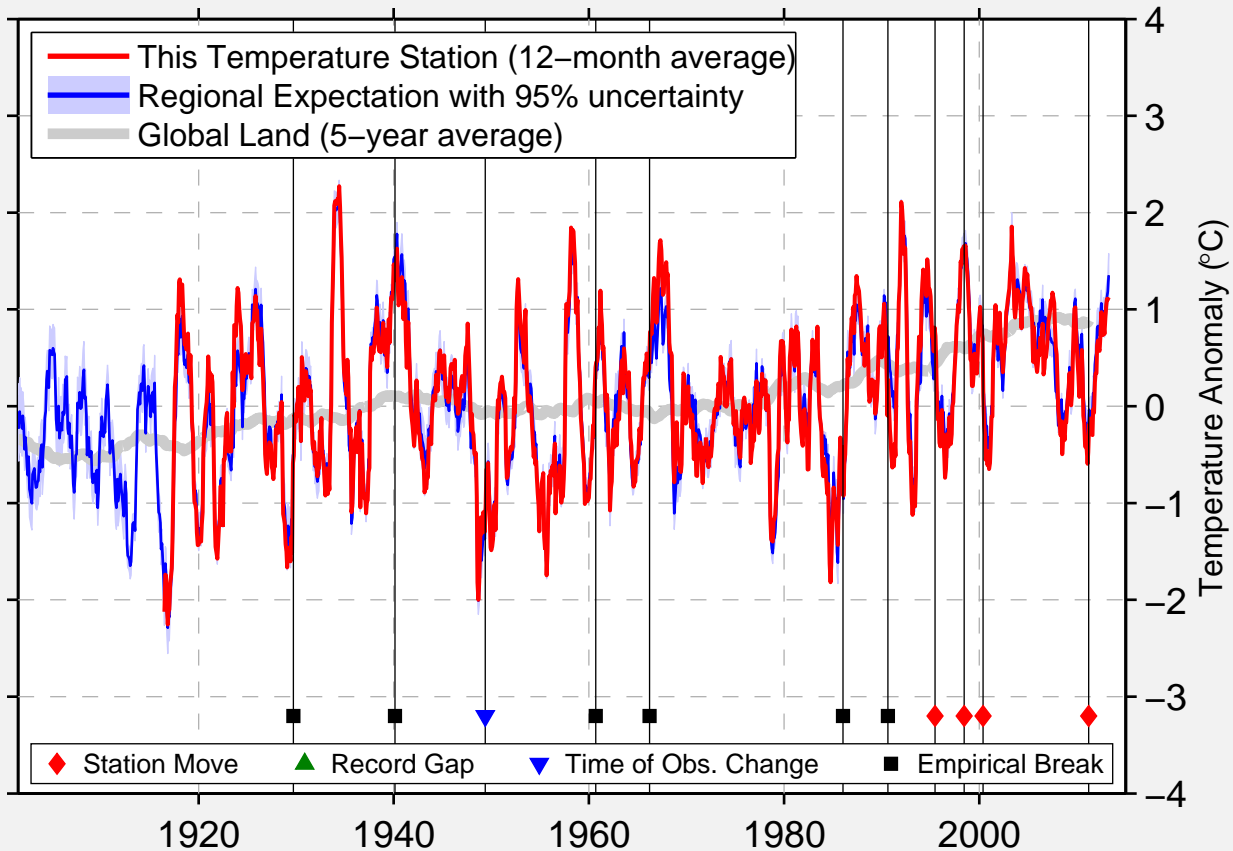

# RITZVILLE 1 SSE

47.116 N, 118.375 W (United States)

Data Quality Controlled and Aligned at Breakpoints

Berkeley Earth