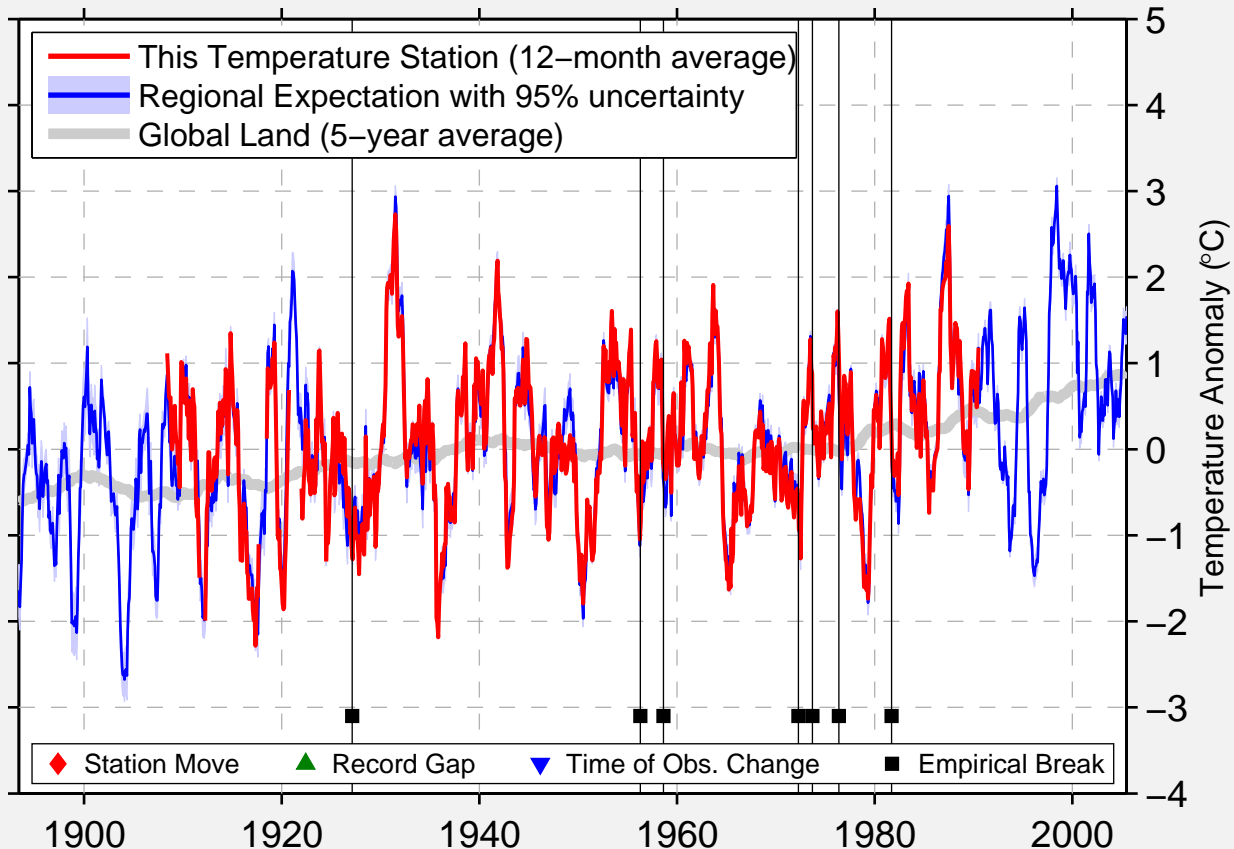

WALKER-AH-GWAH-CHING

47.100 N, 94.600 W (United States)

Data Quality Controlled and Aligned at Breakpoints

Berkeley Earth