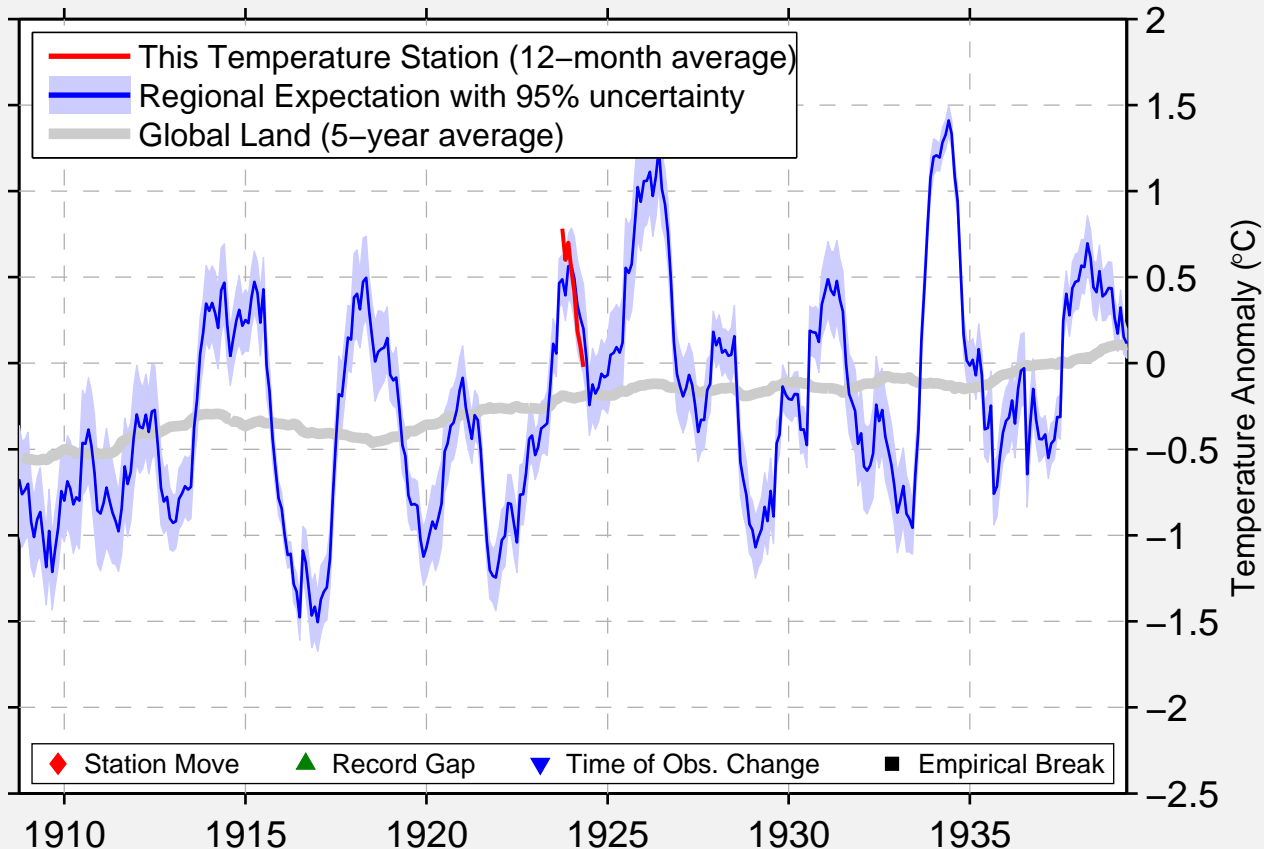

CARBONADO

47.083 N, 122.067 W (United States)

Data Quality Controlled and Aligned at Breakpoints

Berkeley Earth