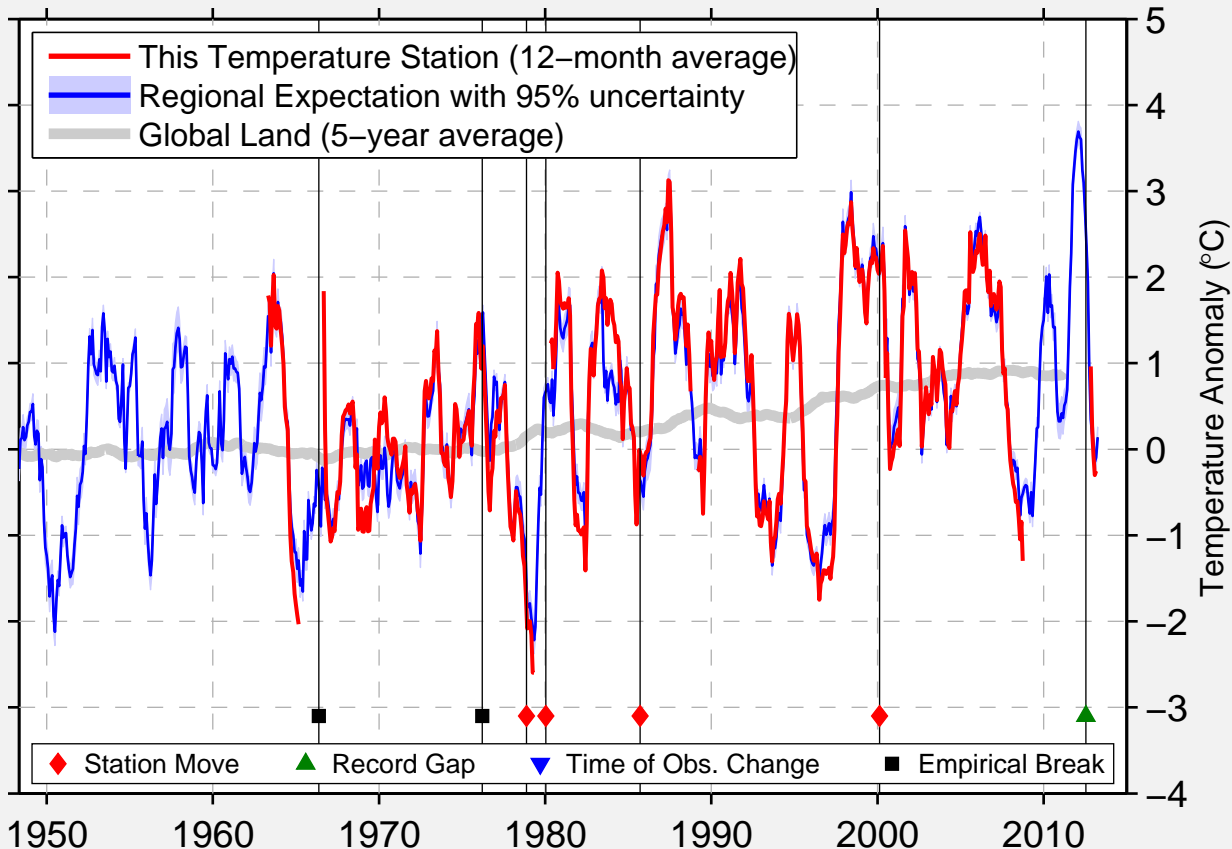

GEORGETOWN 1 E

47.079 N, 96.776 W (United States)

Data Quality Controlled and Aligned at Breakpoints

Berkeley Earth