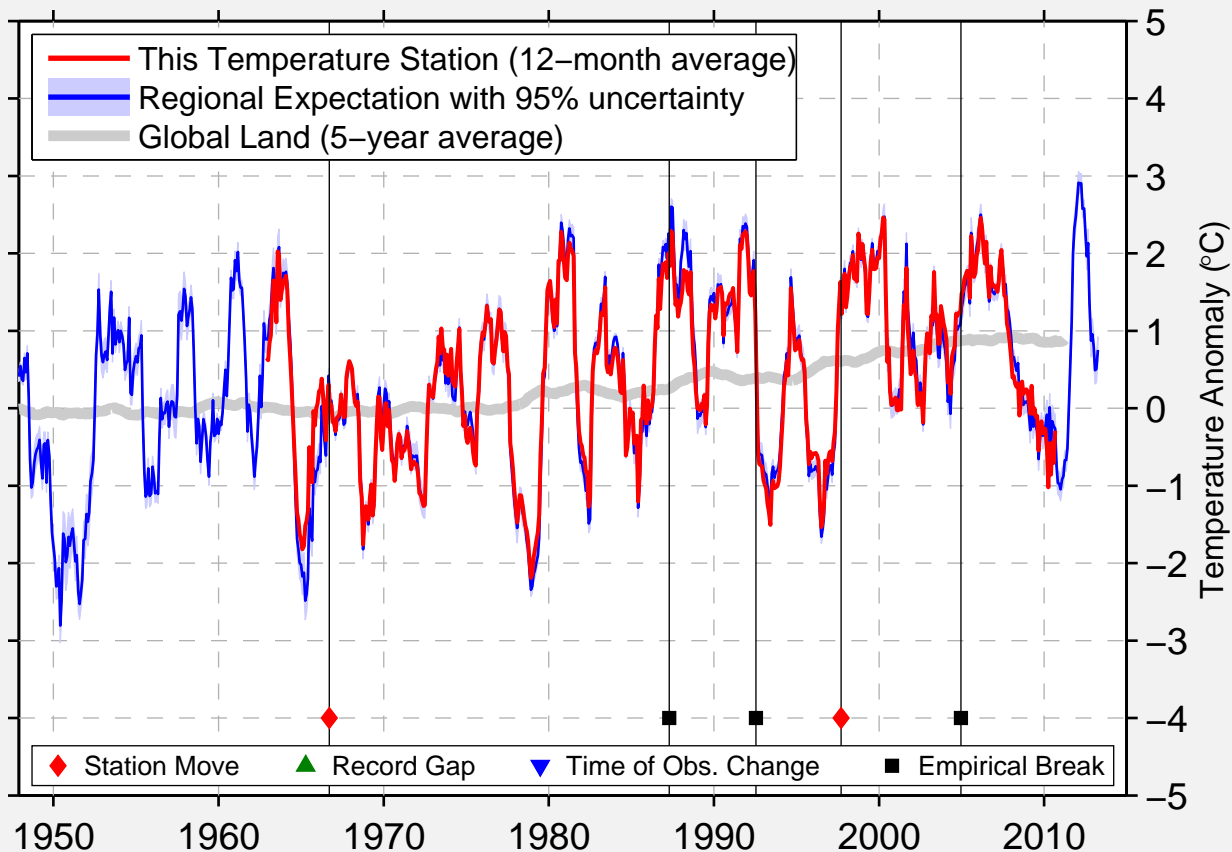

TERRY 21 NNW

47.070 N, 105.495 W (United States)

Data Quality Controlled and Aligned at Breakpoints

Berkeley Earth