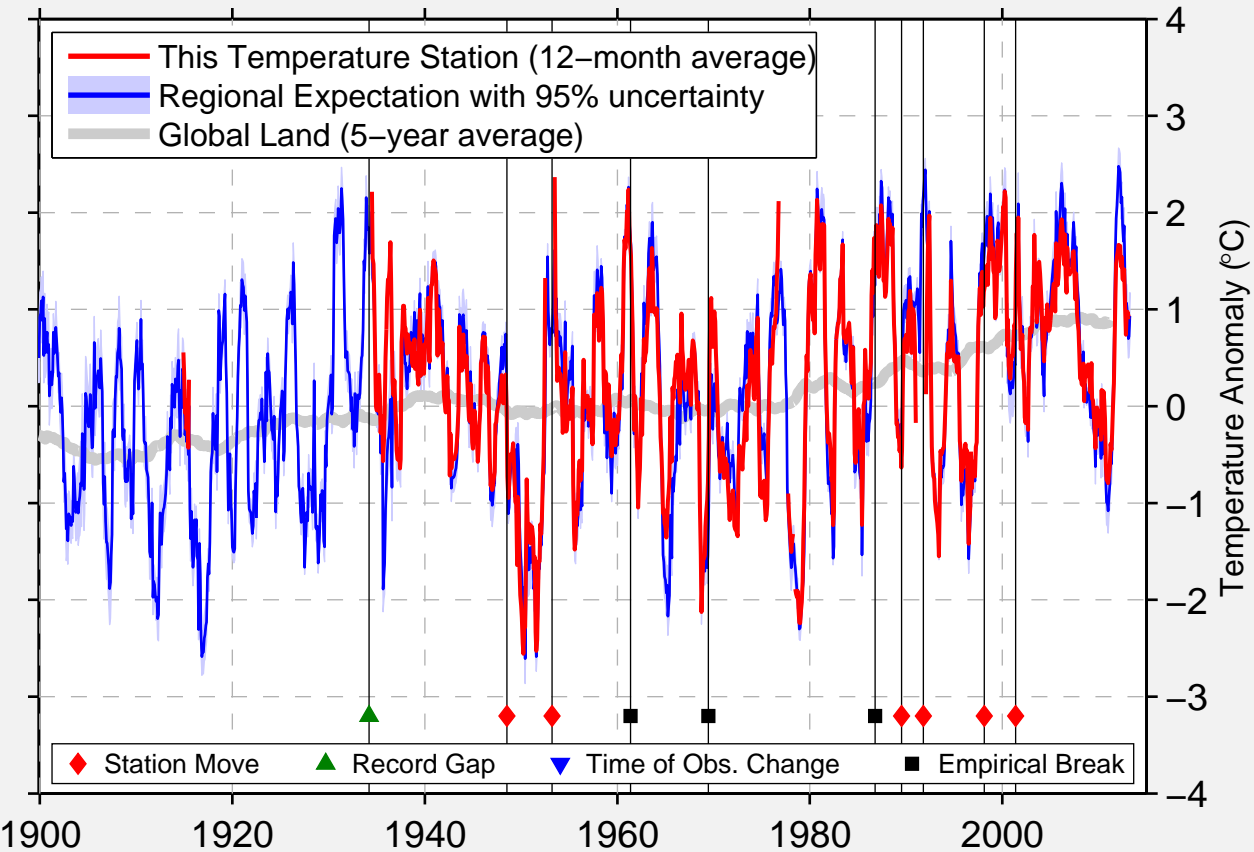

GRASS RANGE

47.017 N, 108.789 W (United States)

Data Quality Controlled and Aligned at Breakpoints

Berkeley Earth