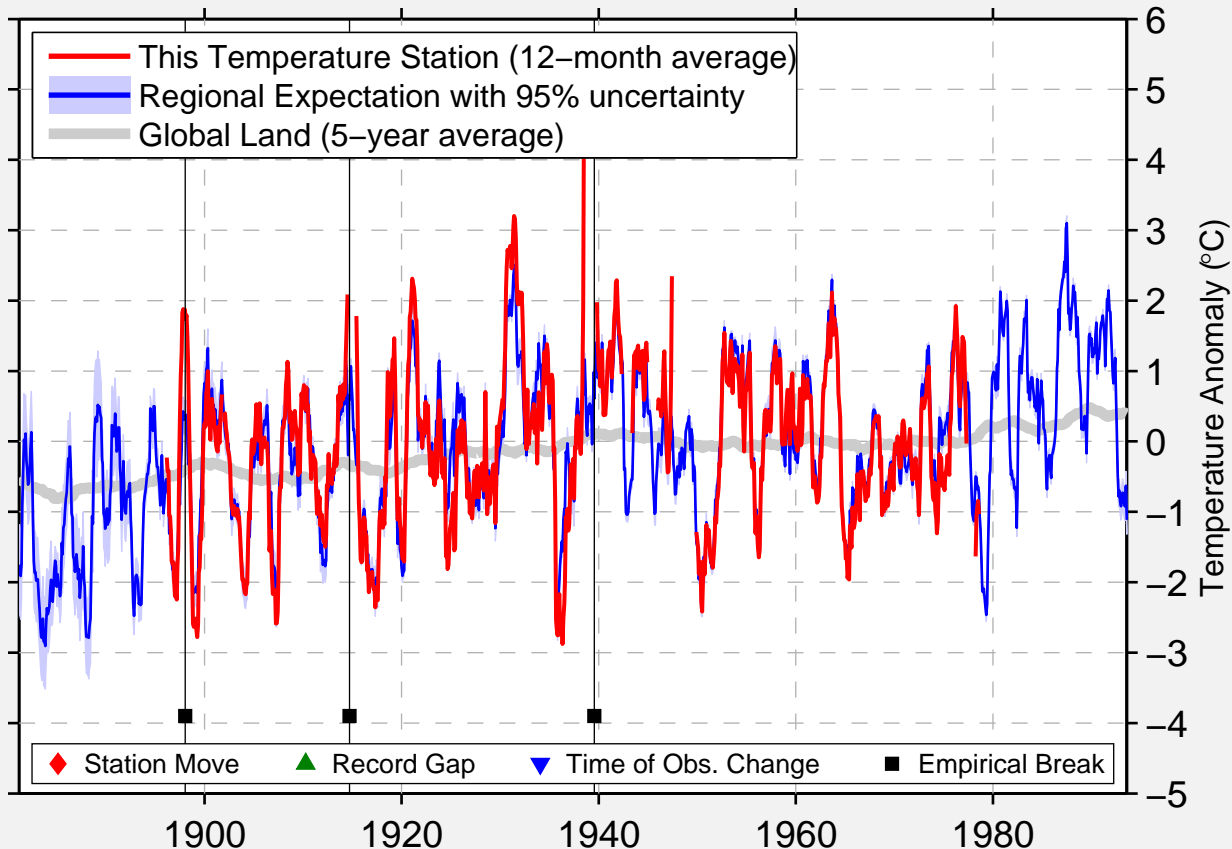

AMENIA

47.000 N, 97.217 W (United States)

Data Quality Controlled and Aligned at Breakpoints

Berkeley Earth