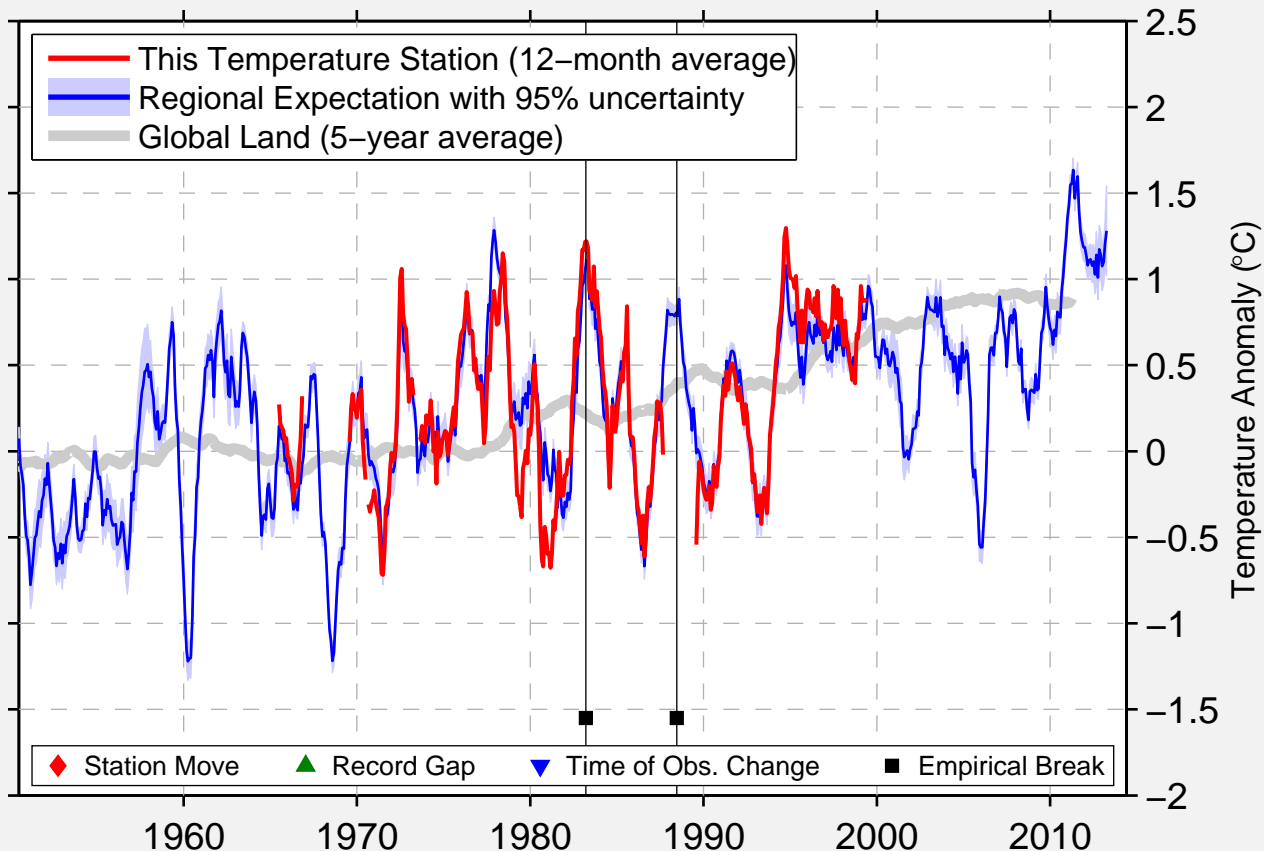

WOKALUP

33.134 S, 115.881 E (Australia)

Data Quality Controlled and Aligned at Breakpoints

Berkeley Earth