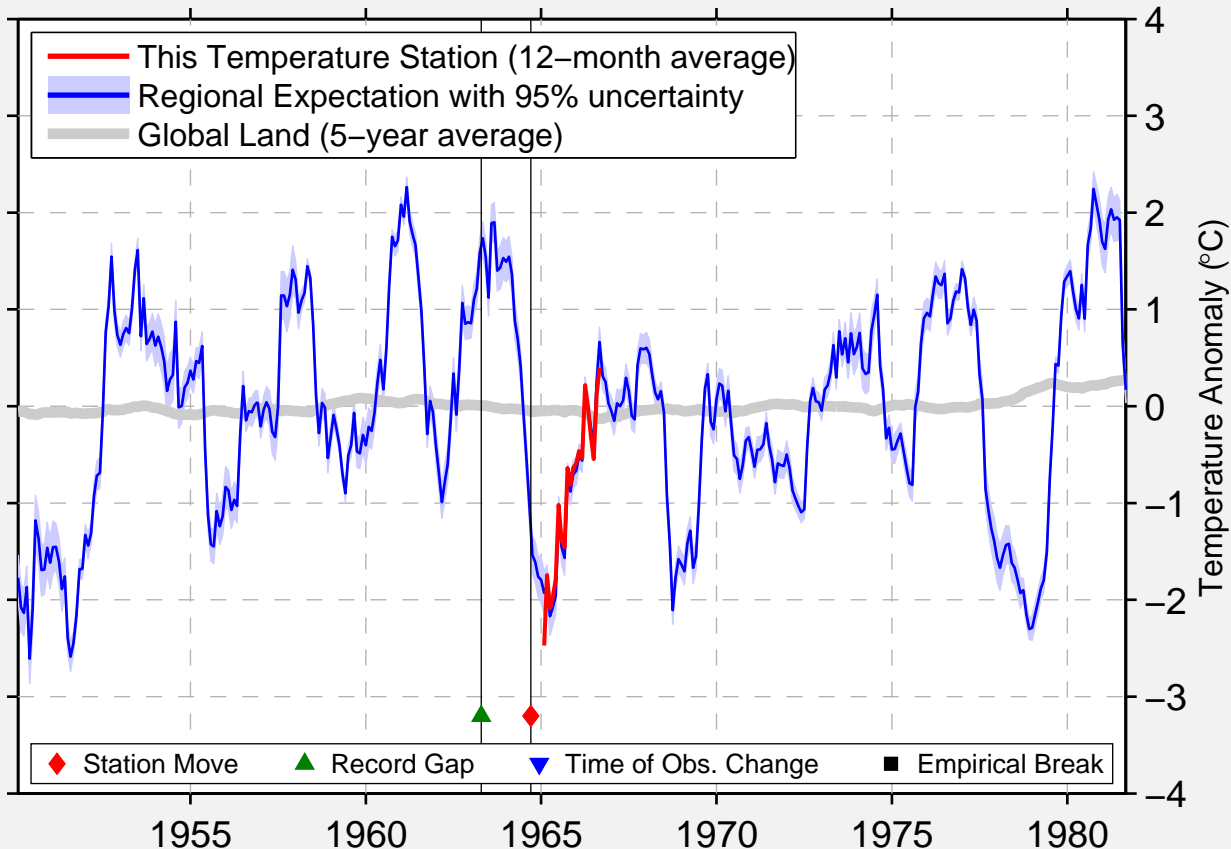

COHAGEN 9 WSW

46.983 N, 106.767 W (United States)

Data Quality Controlled and Aligned at Breakpoints

Berkeley Earth