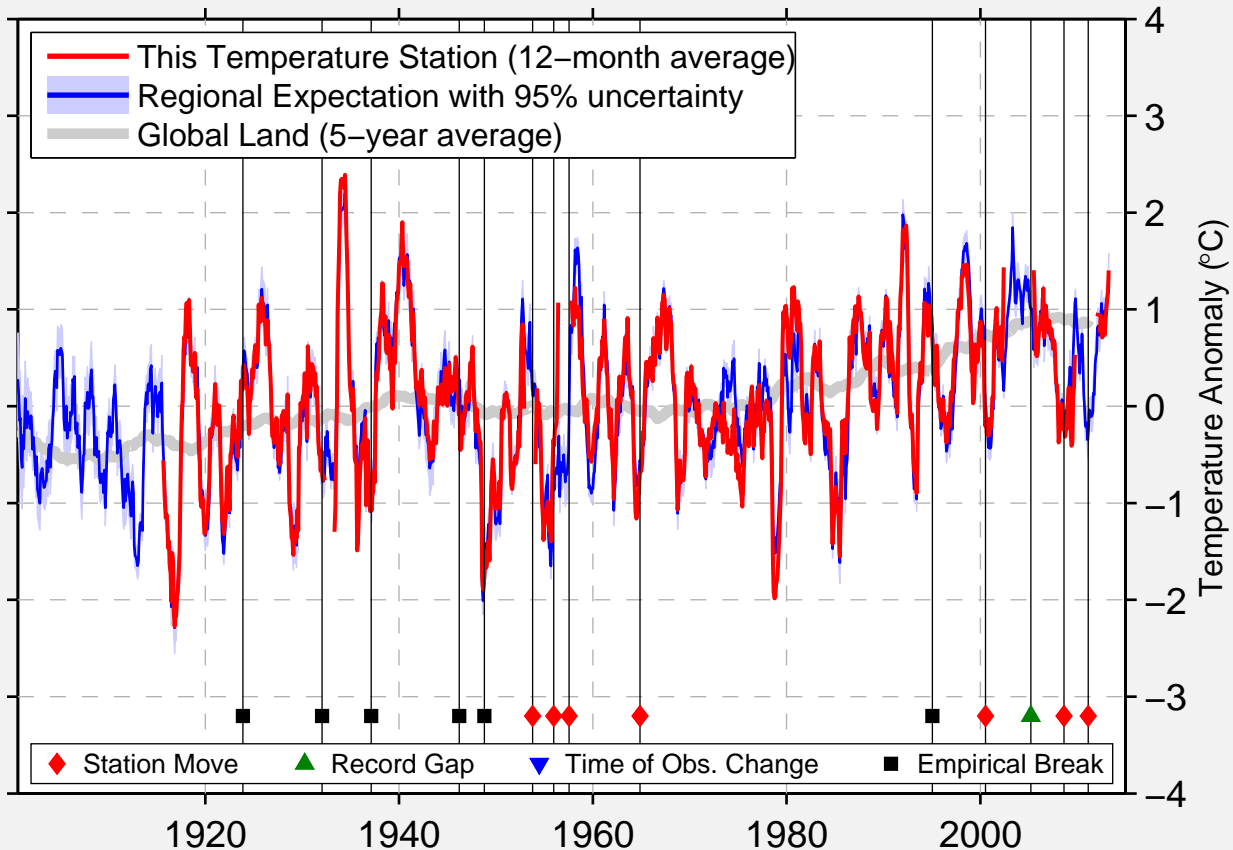

POTLATCH 3 NNE

46.967 N, 116.873 W (United States)

Data Quality Controlled and Aligned at Breakpoints

Berkeley Earth