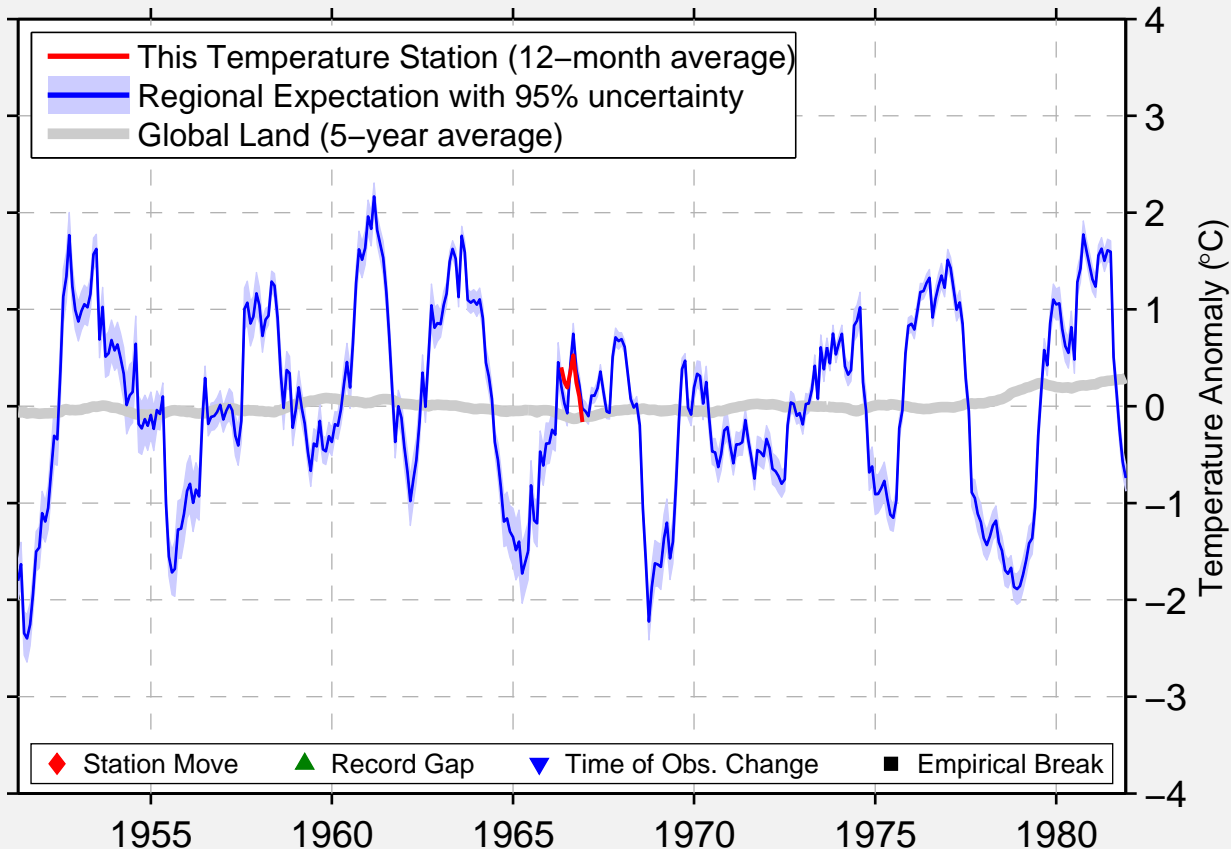

NEIHART

46.933 N, 110.733 W (United States)

Data Quality Controlled and Aligned at Breakpoints

Berkeley Earth