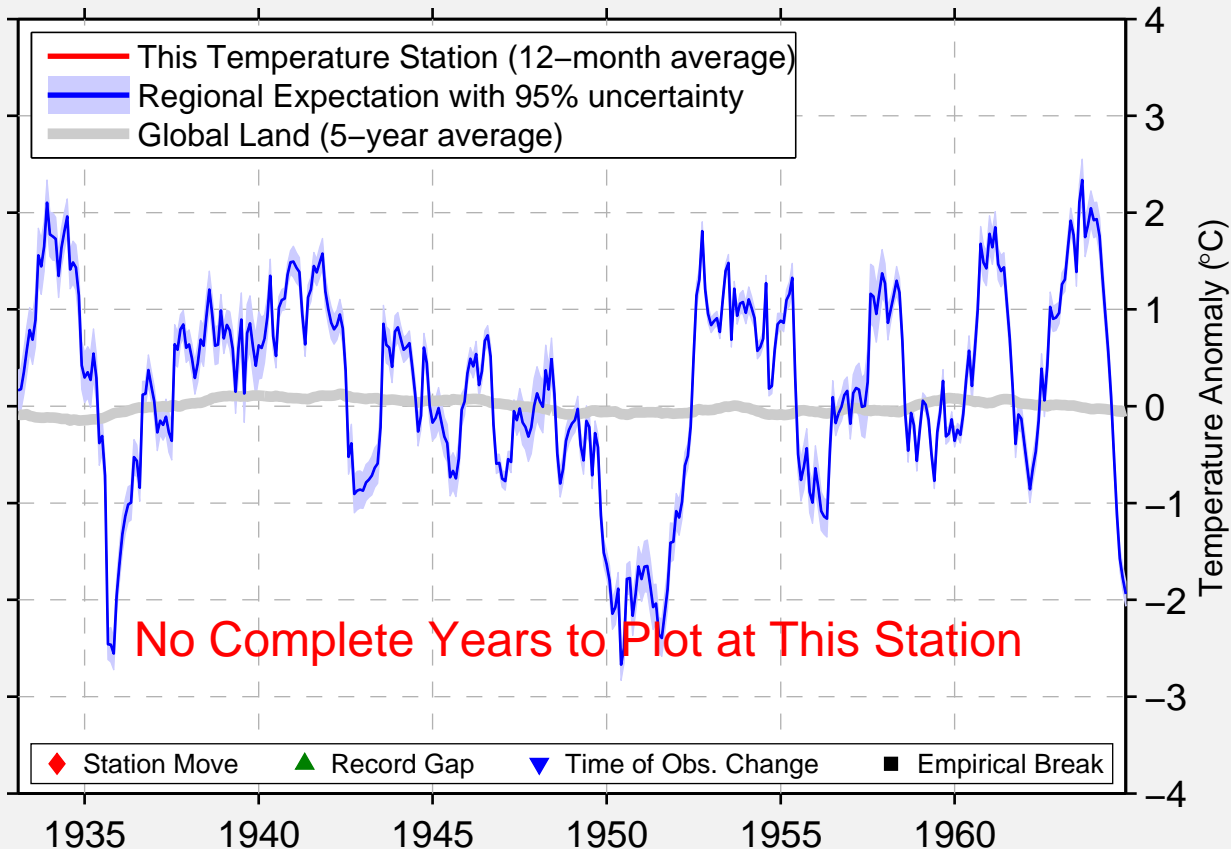

MEDORA STATE PARK

46.917 N, 103.550 W (United States)

No Complete Years to Plot at This Station