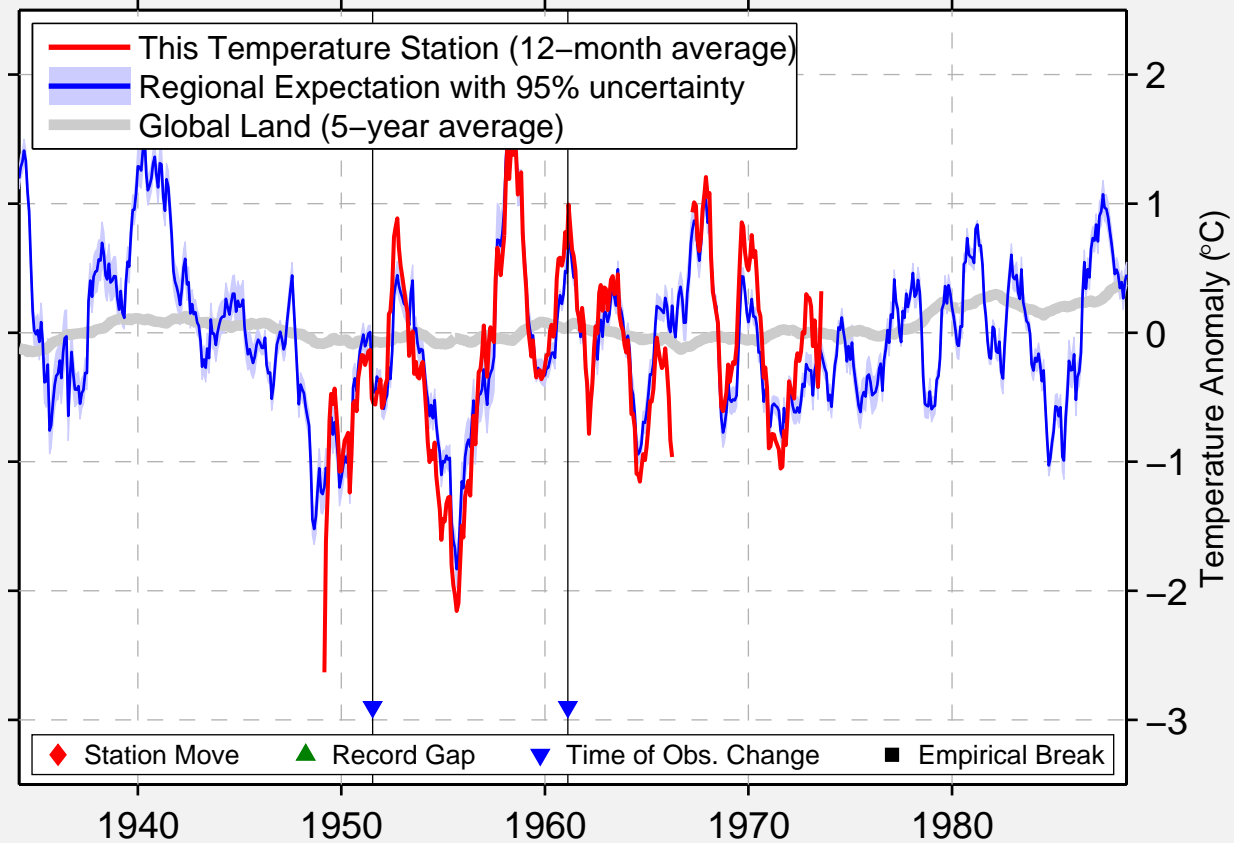

WHITE RIVER RANGER STN

46.906 N, 121.544 W (United States)

Data Quality Controlled and Aligned at Breakpoints

Berkeley Earth