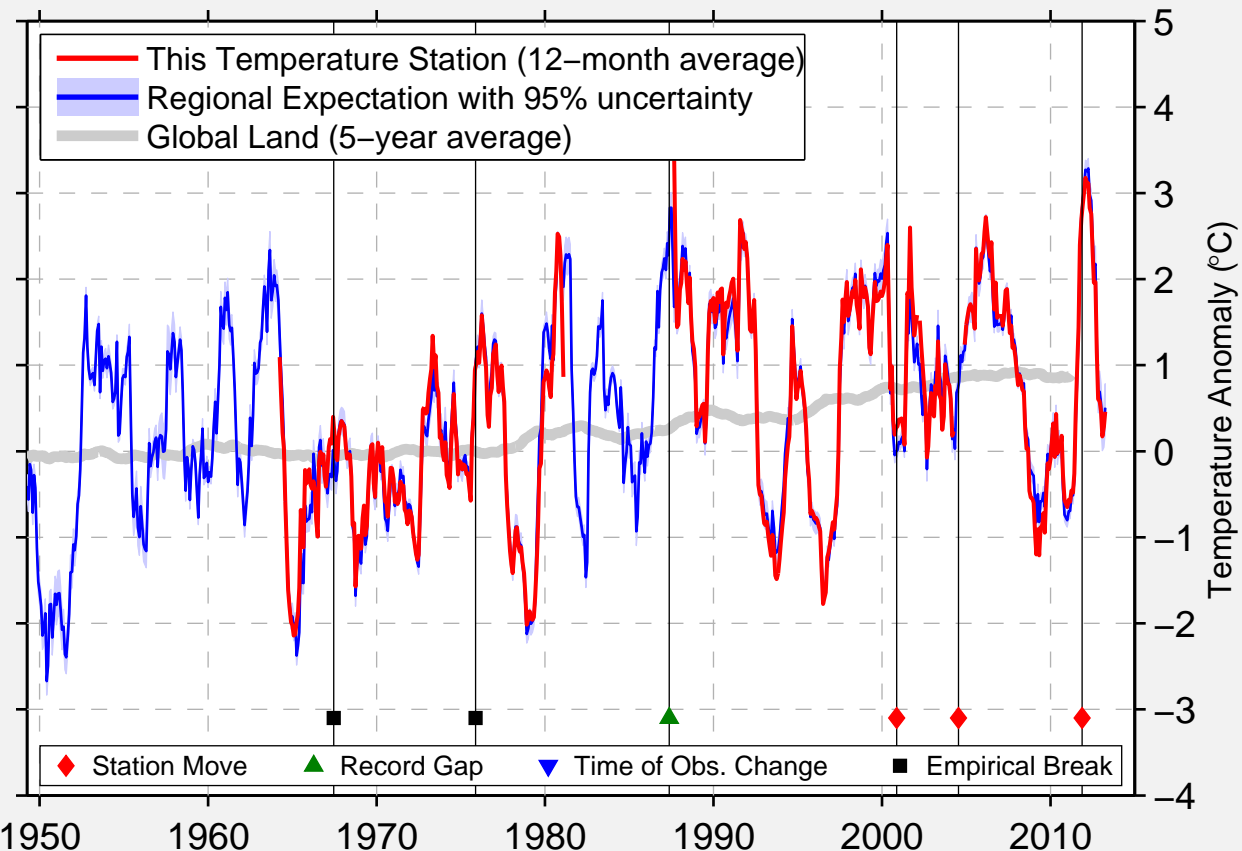

HEBRON

46.900 N, 102.048 W (United States)

Data Quality Controlled and Aligned at Breakpoints

Berkeley Earth