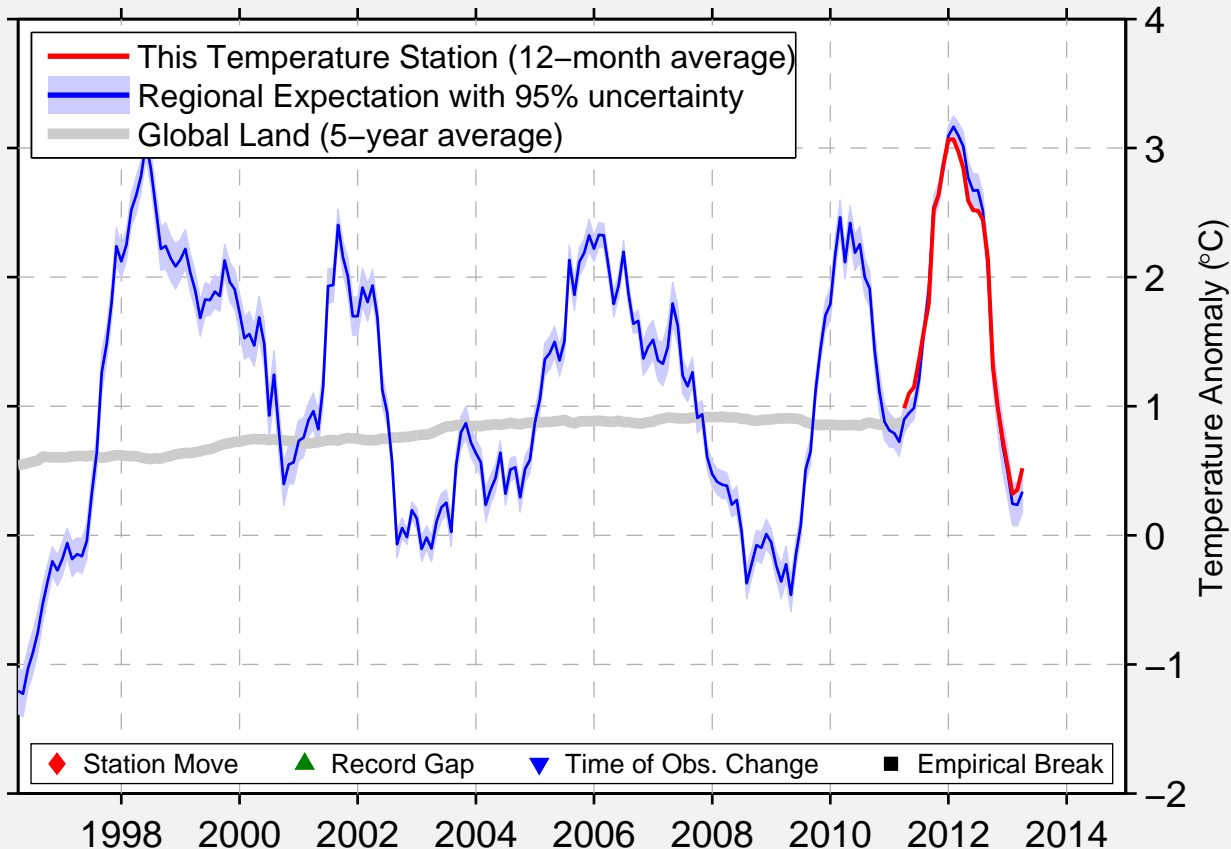

GREENLAND 6N

46.874 N, 89.101 W (United States)

Data Quality Controlled and Aligned at Breakpoints

Berkeley Earth