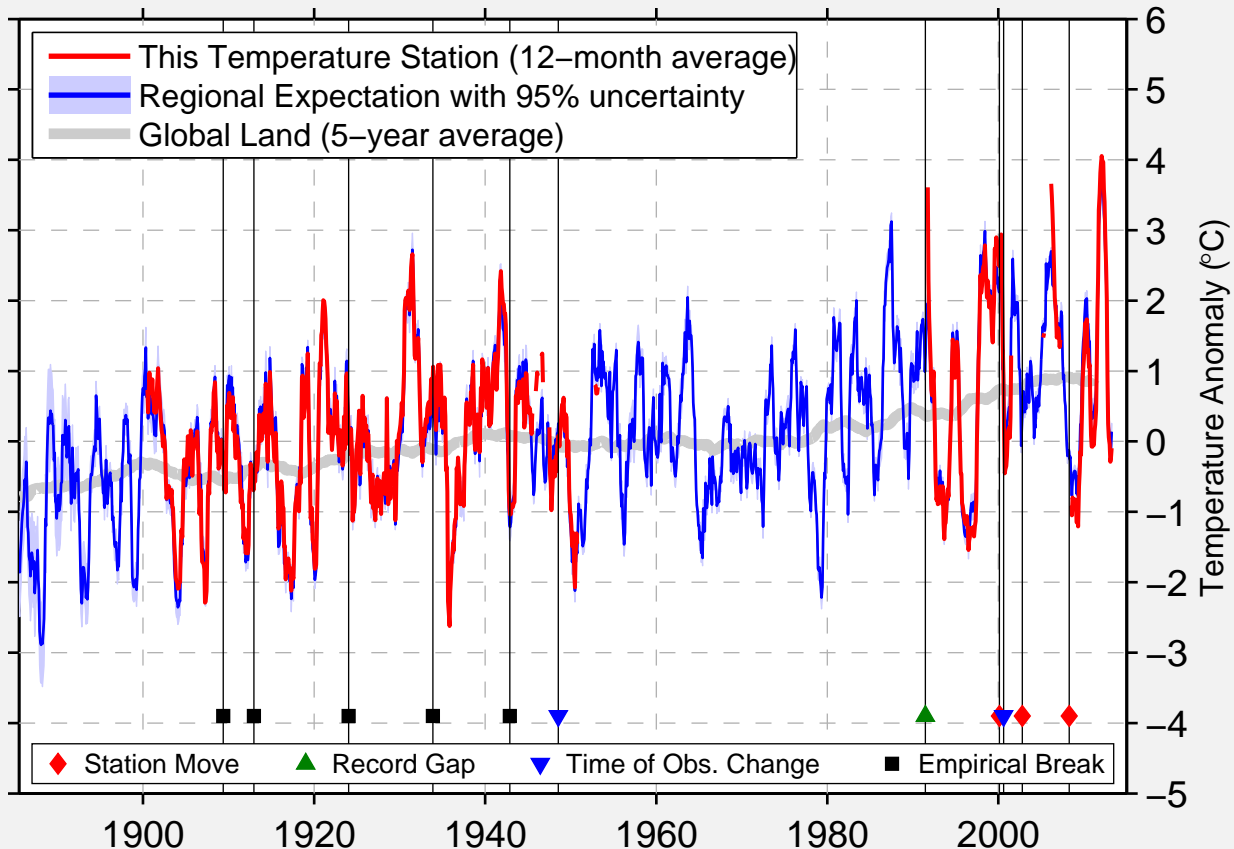

MOORHEAD ST TEACHERS C

46.865 N, 96.750 W (United States)

Data Quality Controlled and Aligned at Breakpoints

Berkeley Earth