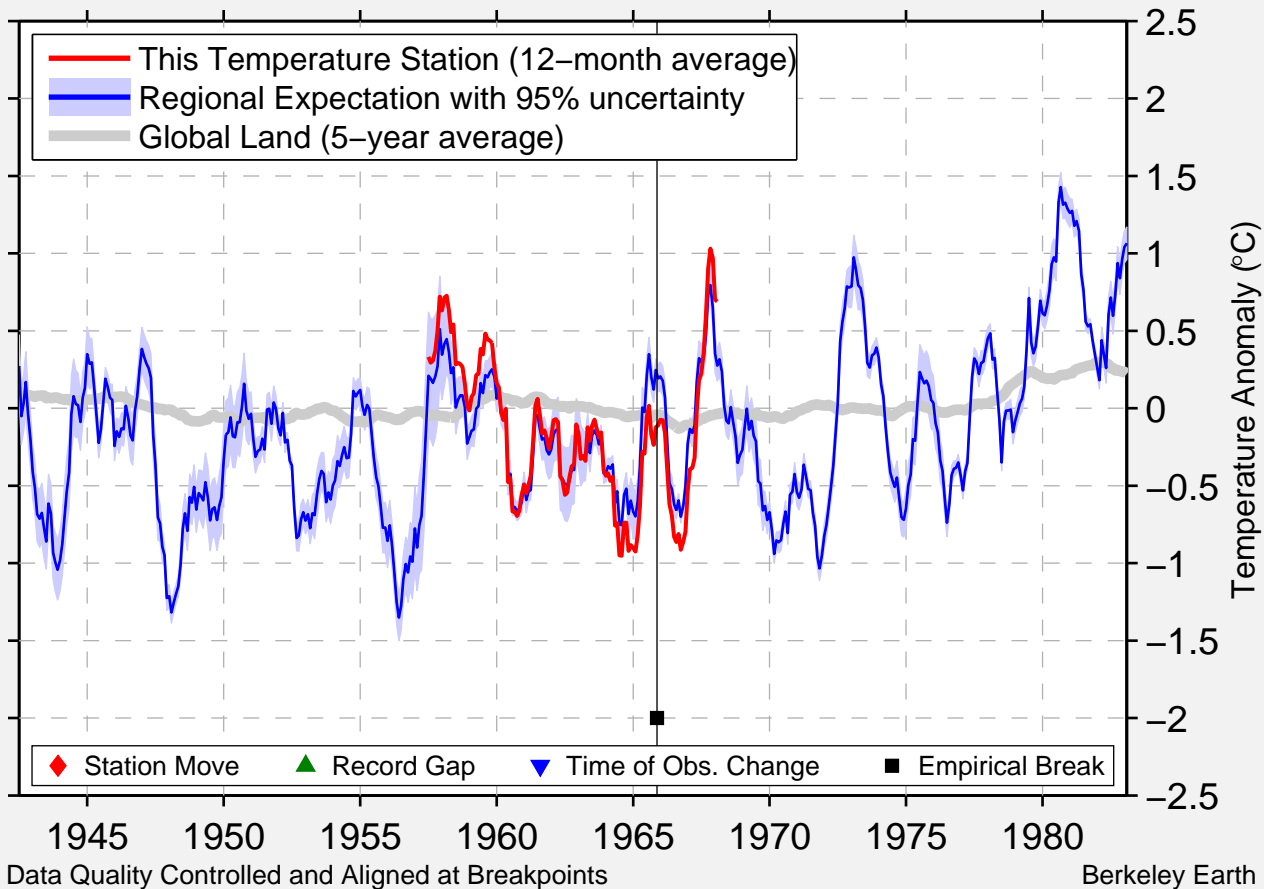

ORANGE POST OFFICE

33.283 S, 149.100 E (Australia)

Data Quality Controlled and Aligned at Breakpoints

Berkeley Earth