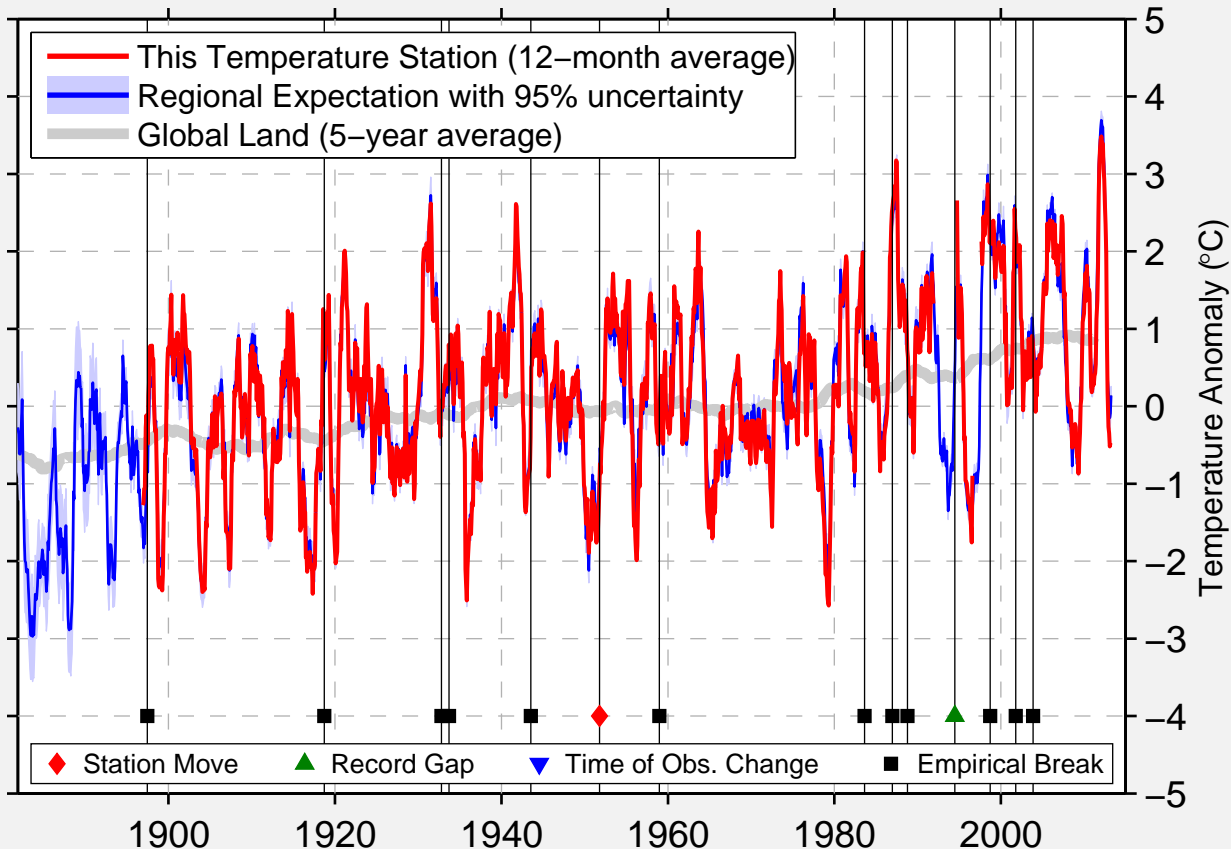

DETROIT LAKES 1 NNE

46.833 N, 95.848 W (United States)

Data Quality Controlled and Aligned at Breakpoints

Berkeley Earth