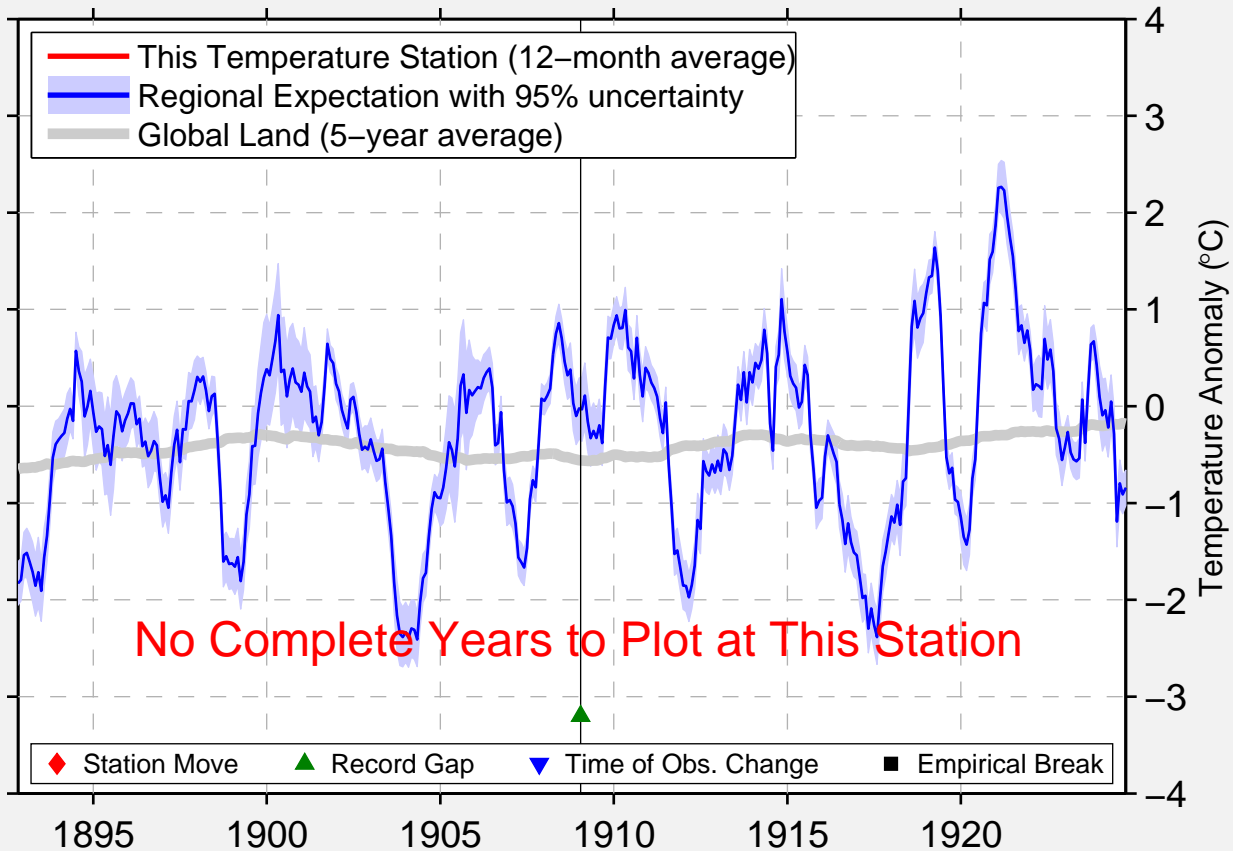

# HERBSTER

46.833 N, 91.233 W (United States)

**No Complete Years to Plot at This Station**