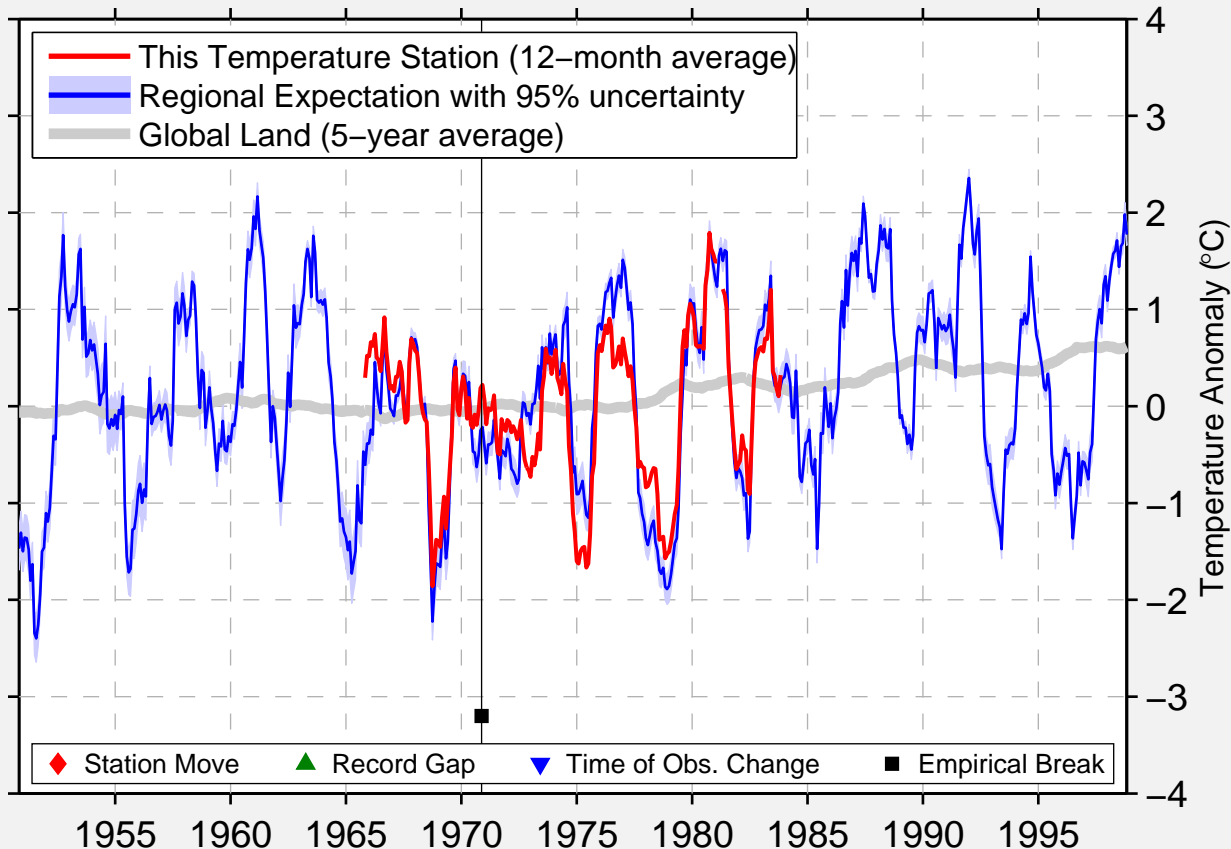

# WHITE SULPHUR SPRINGS 24 NNW

46.833 N, 111.200 W (United States)

Data Quality Controlled and Aligned at Breakpoints

Berkeley Earth