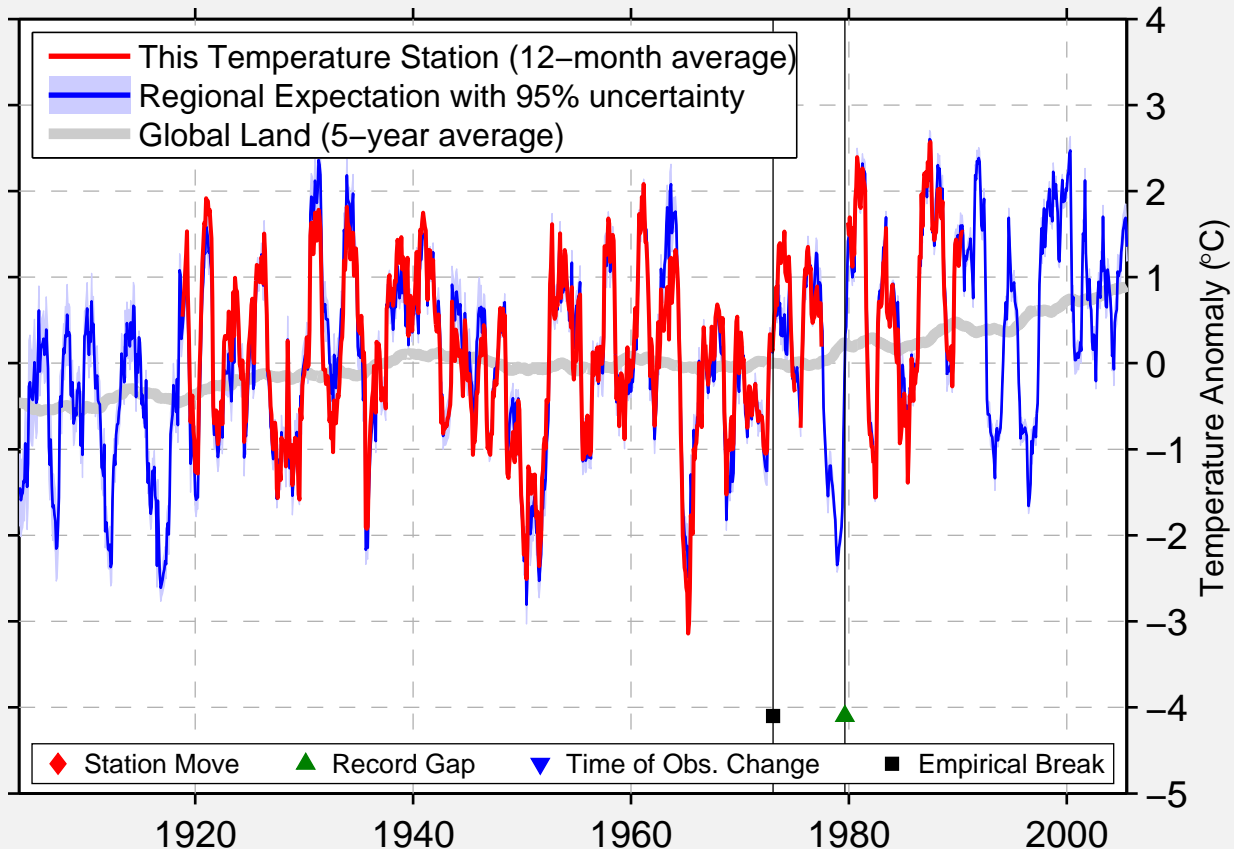

MILDRED-5N

46.800 N, 105.000 W (United States)

Data Quality Controlled and Aligned at Breakpoints

Berkeley Earth