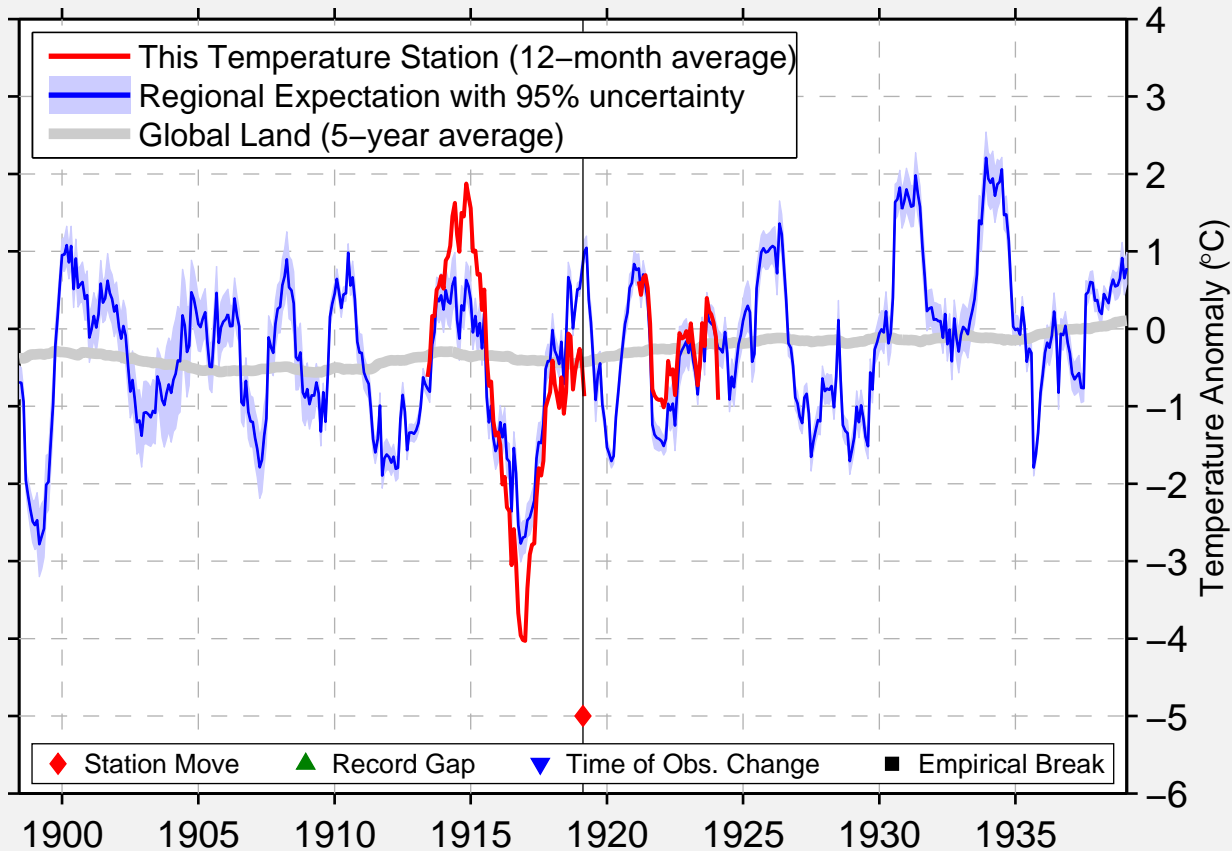

# PINEGROVE

46.800 N, 109.117 W (United States)

Data Quality Controlled and Aligned at Breakpoints

Berkeley Earth