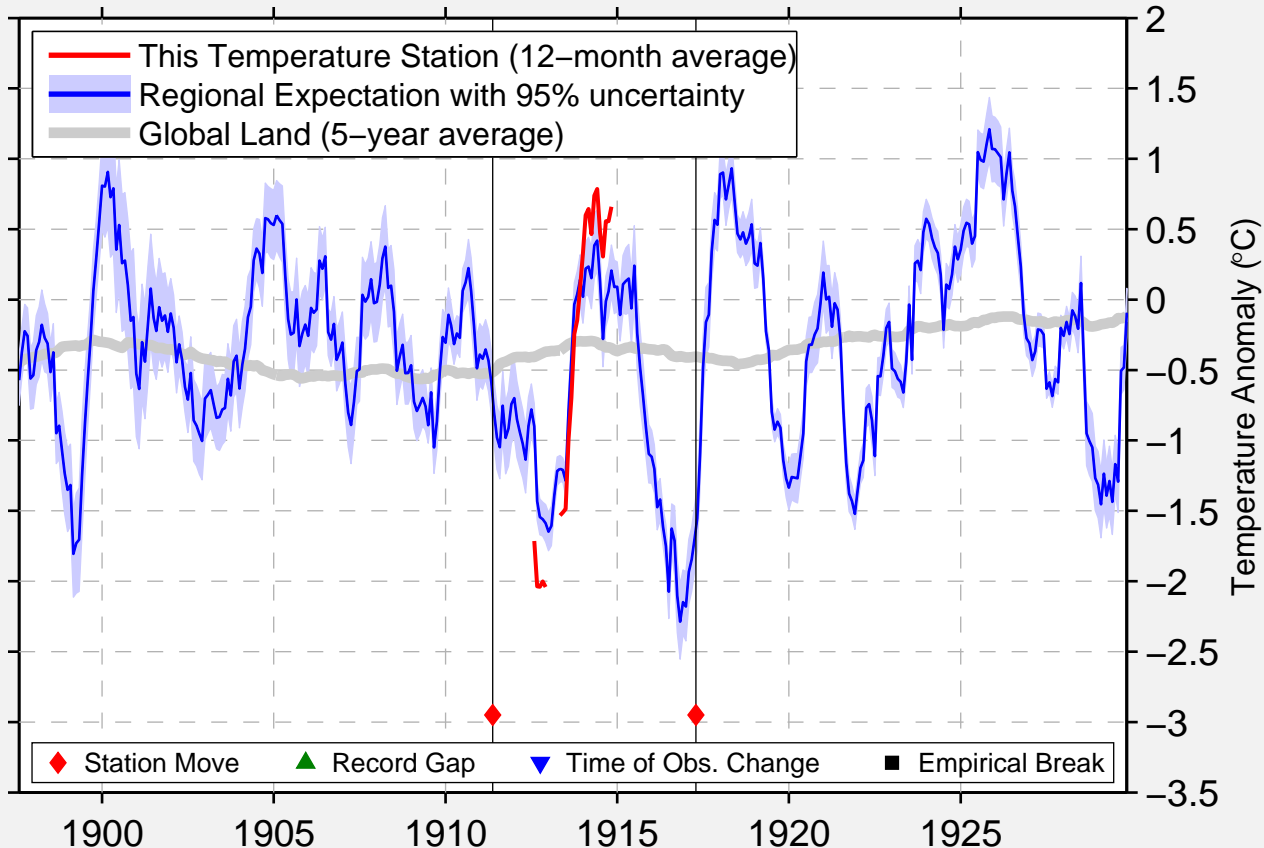

# DEARY

46.800 N, 116.567 W (United States)

Data Quality Controlled and Aligned at Breakpoints

Berkeley Earth