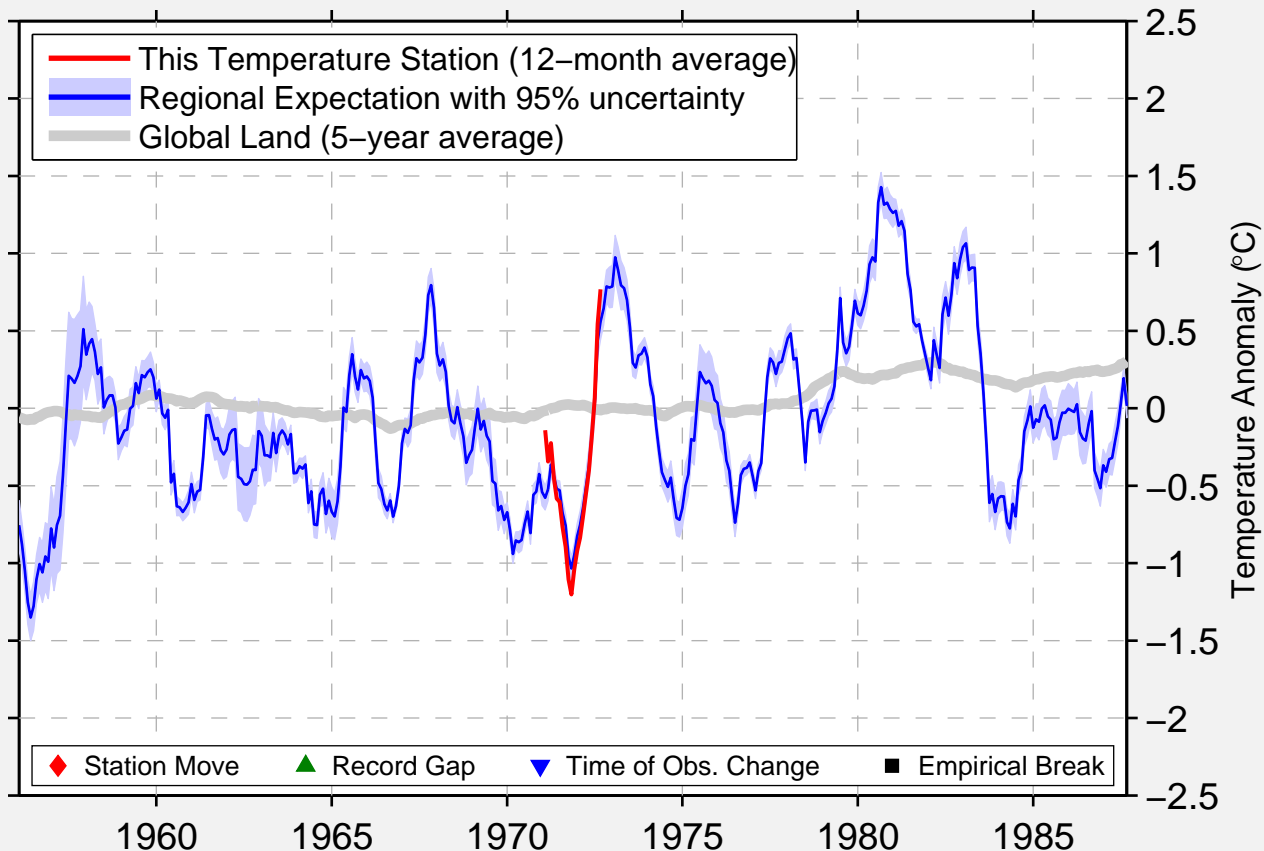

ORANGE (WOLAROI)

33.300 S, 149.117 E (Australia)

Data Quality Controlled and Aligned at Breakpoints

Berkeley Earth