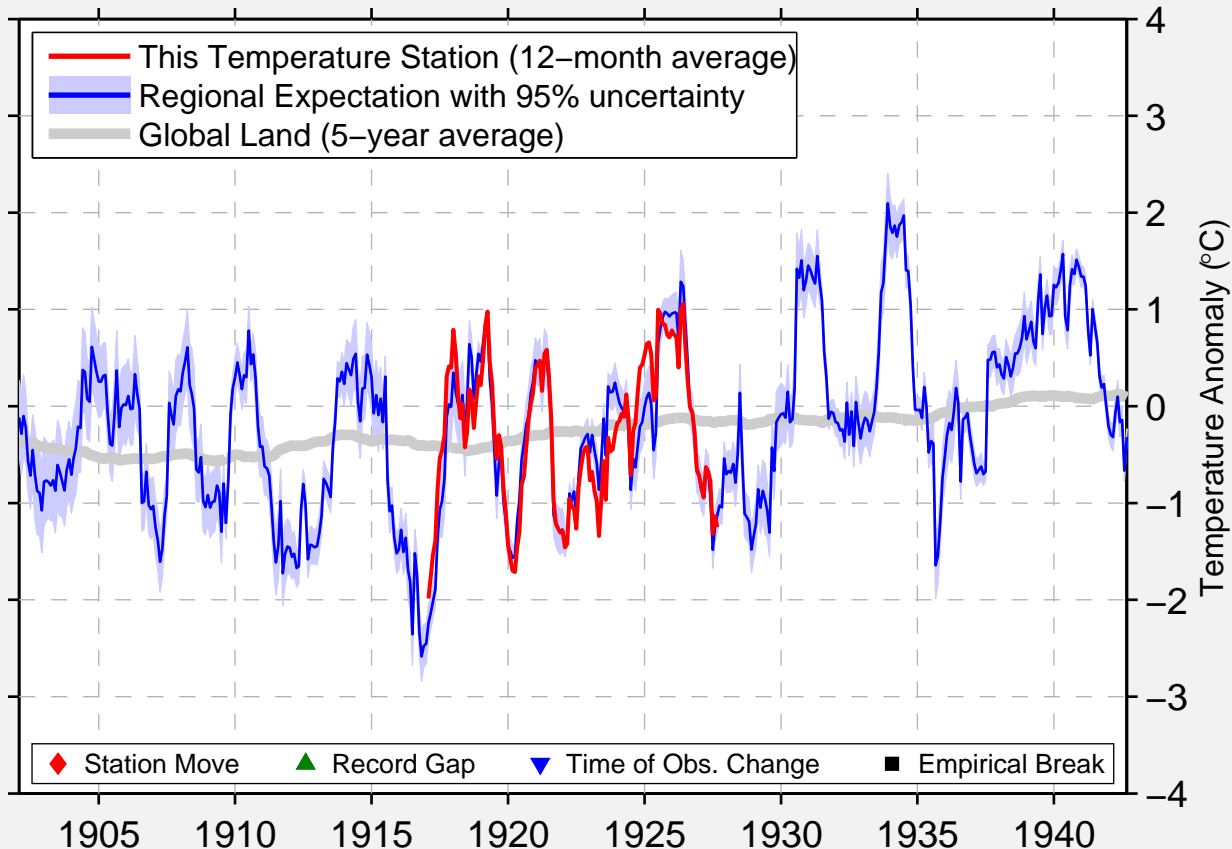

BIG OX

46.783 N, 112.367 W (United States)

Data Quality Controlled and Aligned at Breakpoints

Berkeley Earth