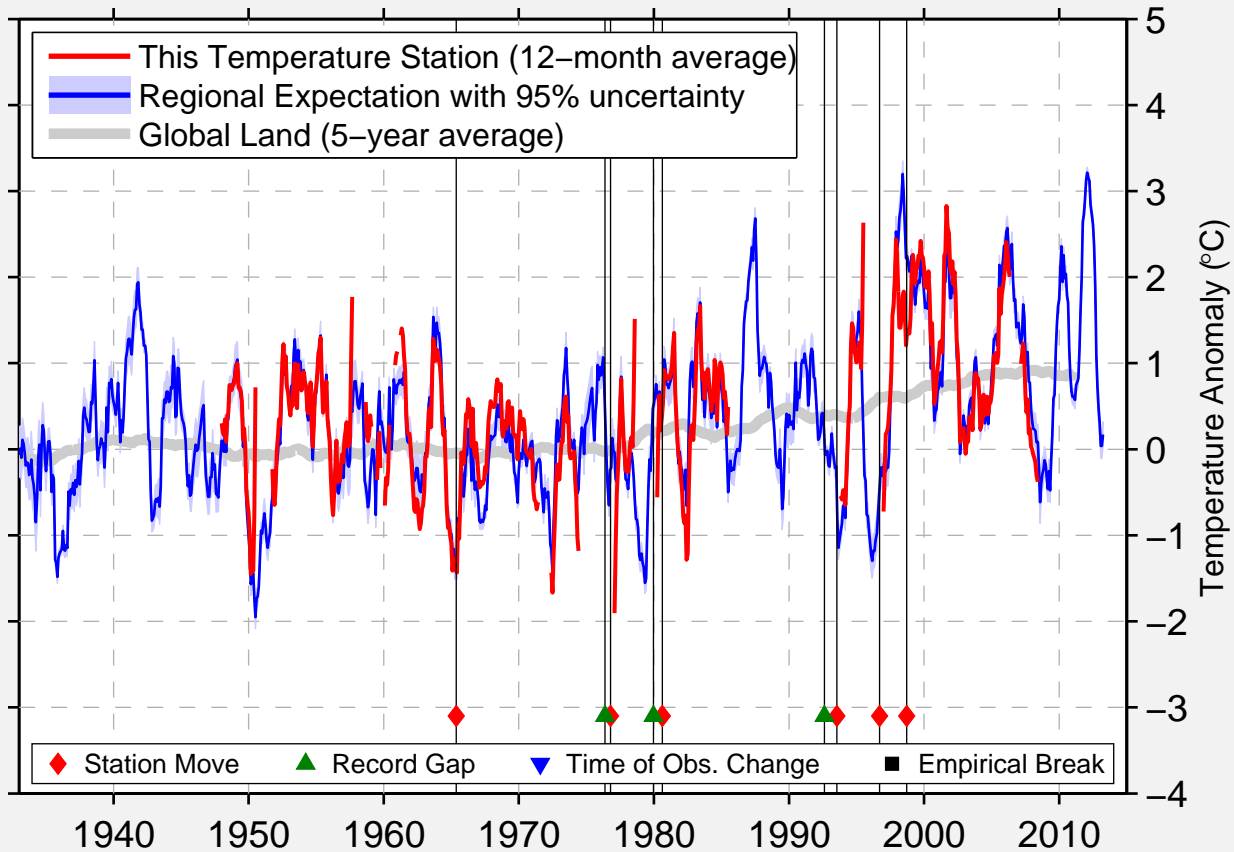

# PORT WING

46.778 N, 91.386 W (United States)

Data Quality Controlled and Aligned at Breakpoints

Berkeley Earth