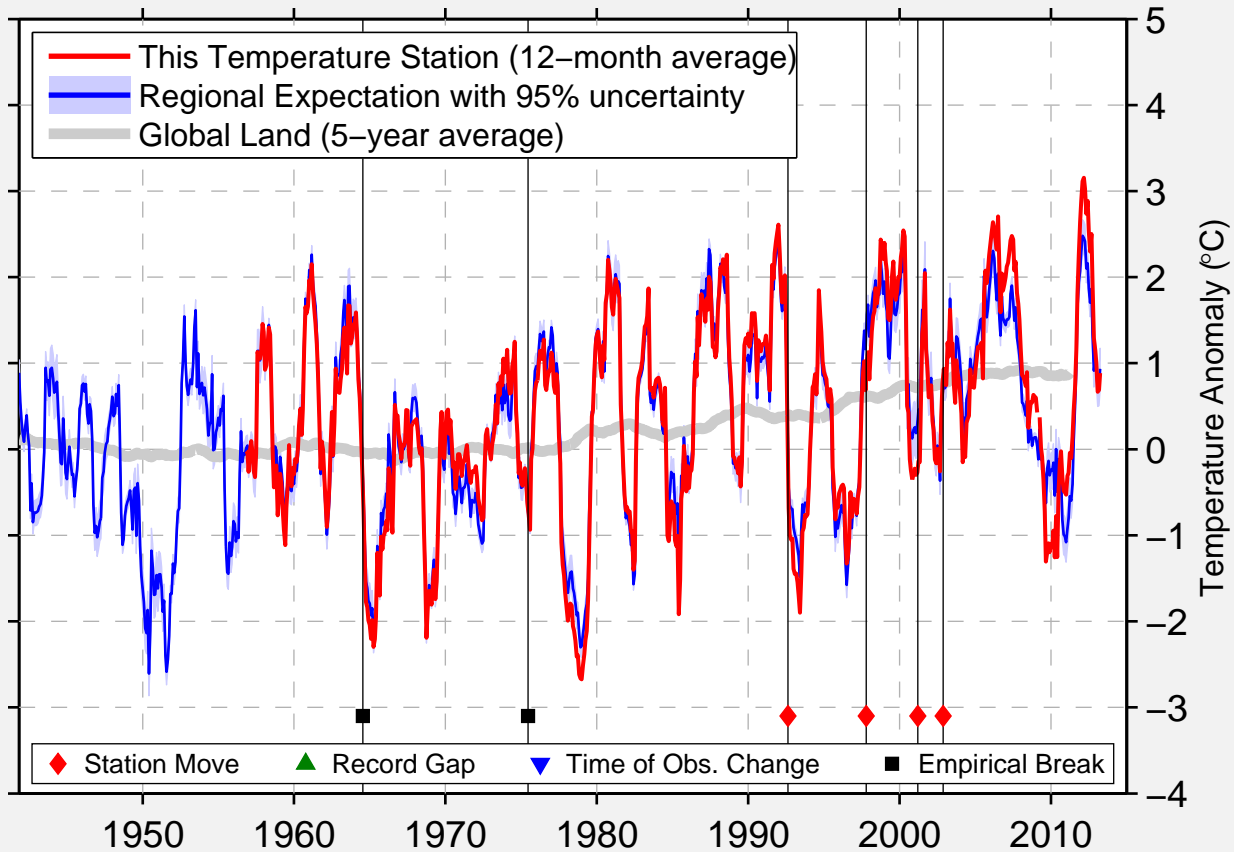

INGOMAR 14 NE

46.739 N, 107.208 W (United States)

Data Quality Controlled and Aligned at Breakpoints

Berkeley Earth