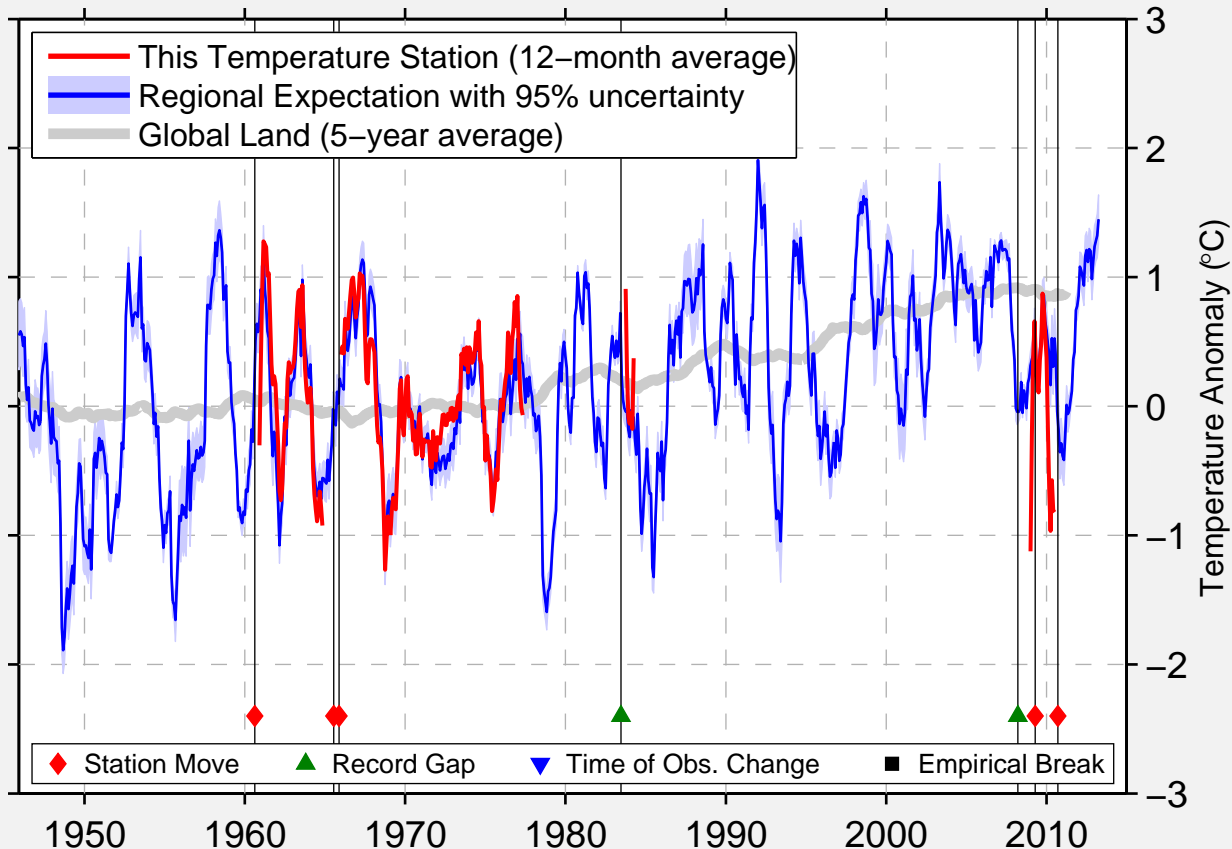

LOLO HOT SPRINGS 2 NE

46.738 N, 114.524 W (United States)

Data Quality Controlled and Aligned at Breakpoints

Berkeley Earth