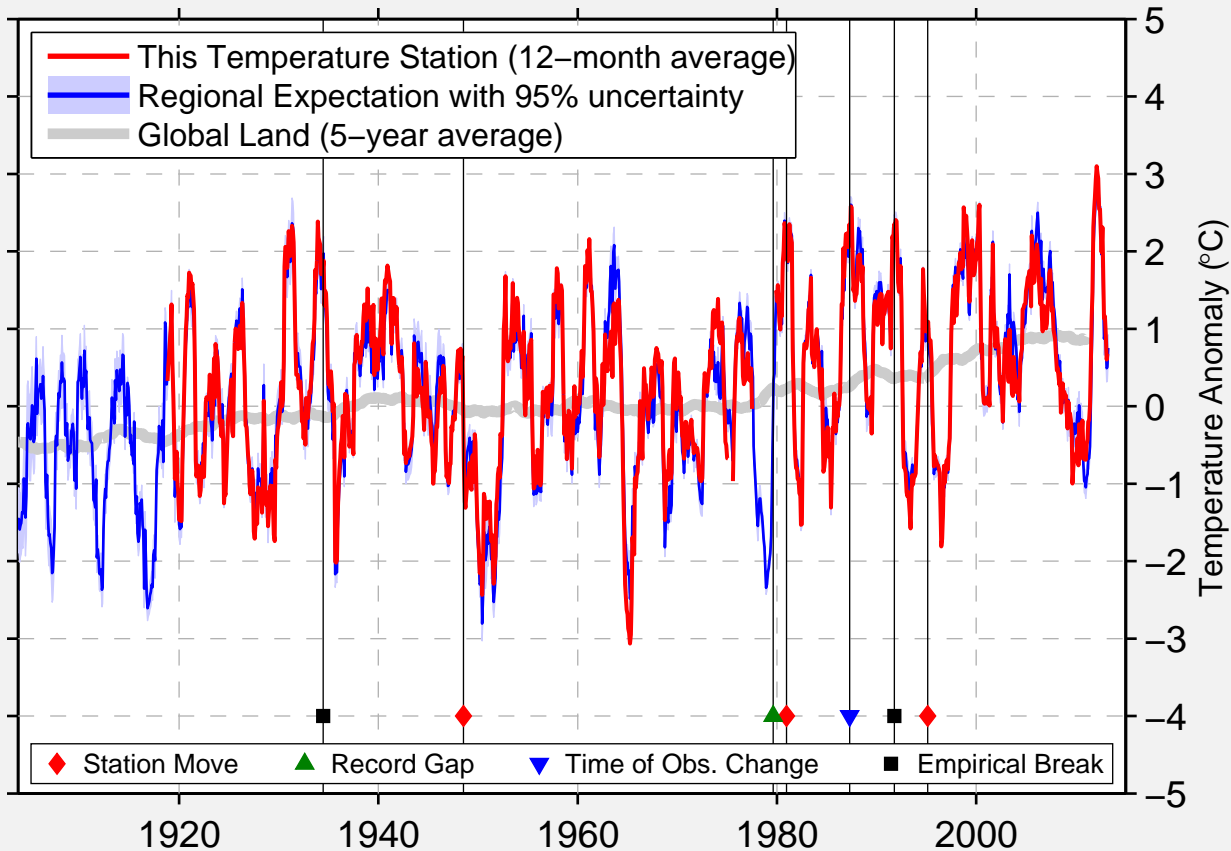

MILDRED 5 N

46.718 N, 104.943 W (United States)

Data Quality Controlled and Aligned at Breakpoints

Berkeley Earth