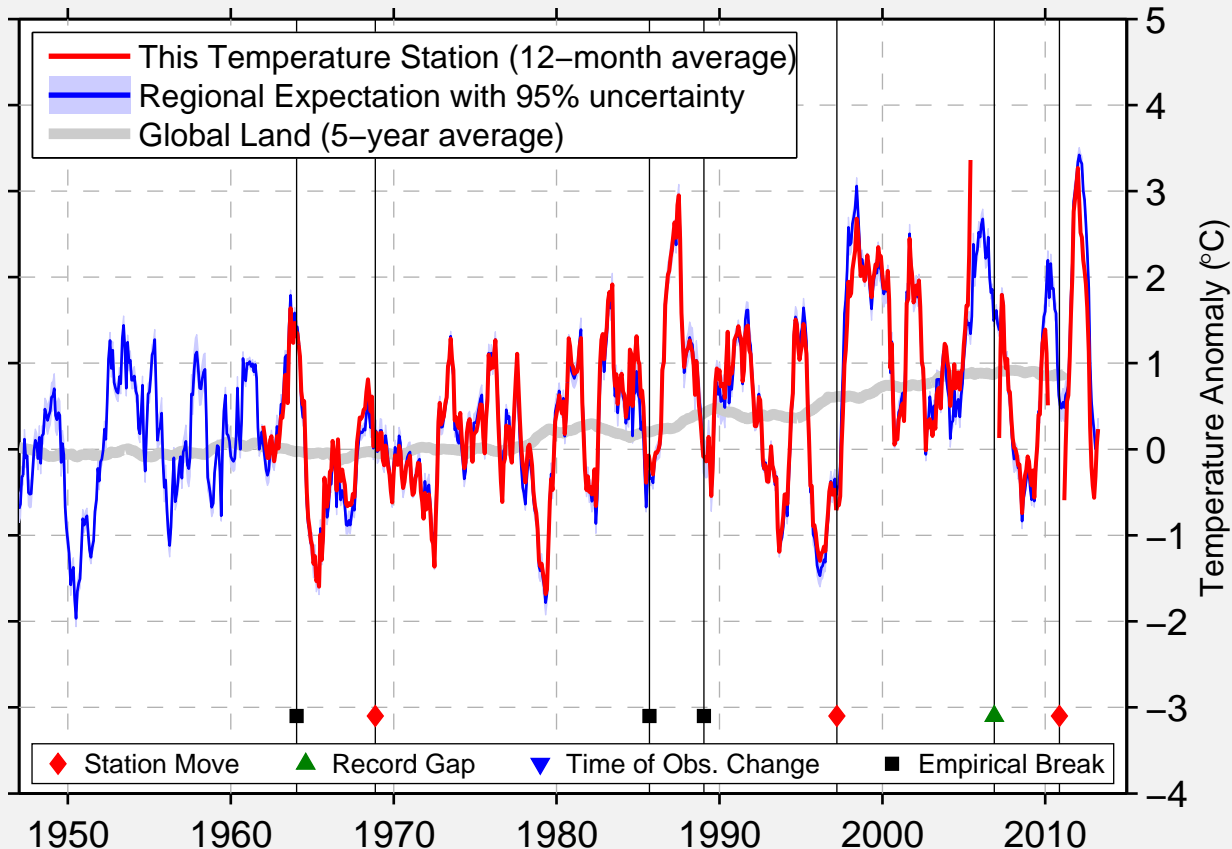

WRIGHT 4 NW

46.703 N, 93.015 W (United States)

Data Quality Controlled and Aligned at Breakpoints

Berkeley Earth