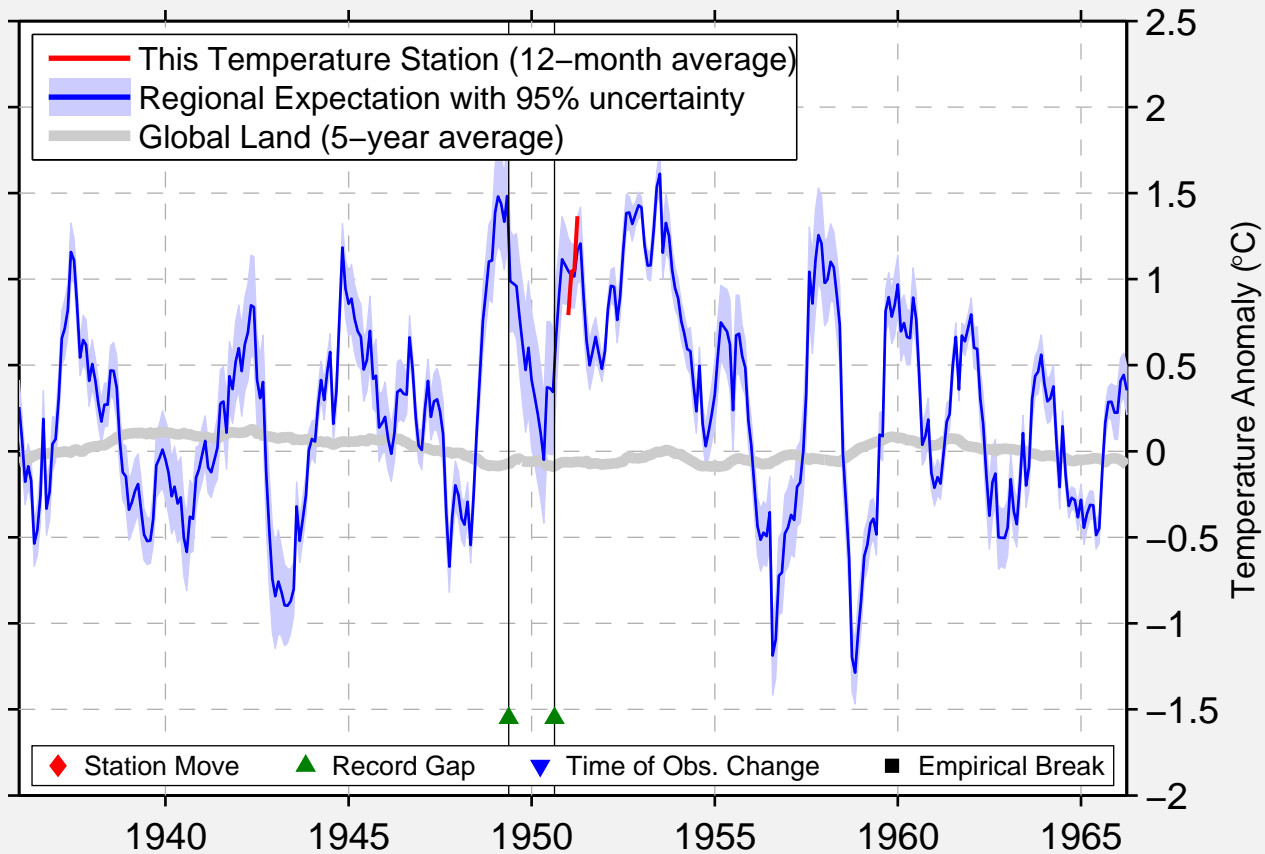

# LAC FRONTIERE

46.700 N, 70.000 W (United States)

Data Quality Controlled and Aligned at Breakpoints

Berkeley Earth