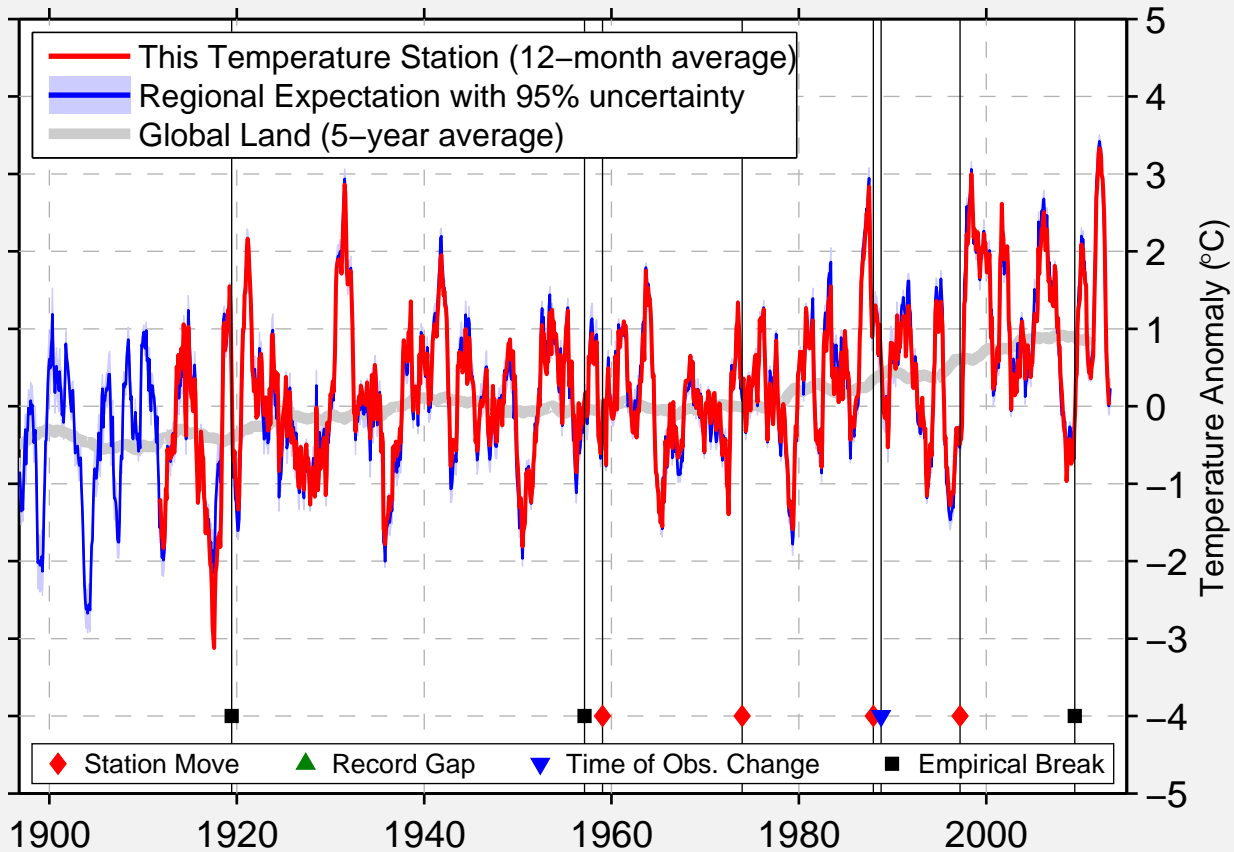

CLOQUET

46.701 N, 92.509 W (United States)

Data Quality Controlled and Aligned at Breakpoints

Berkeley Earth