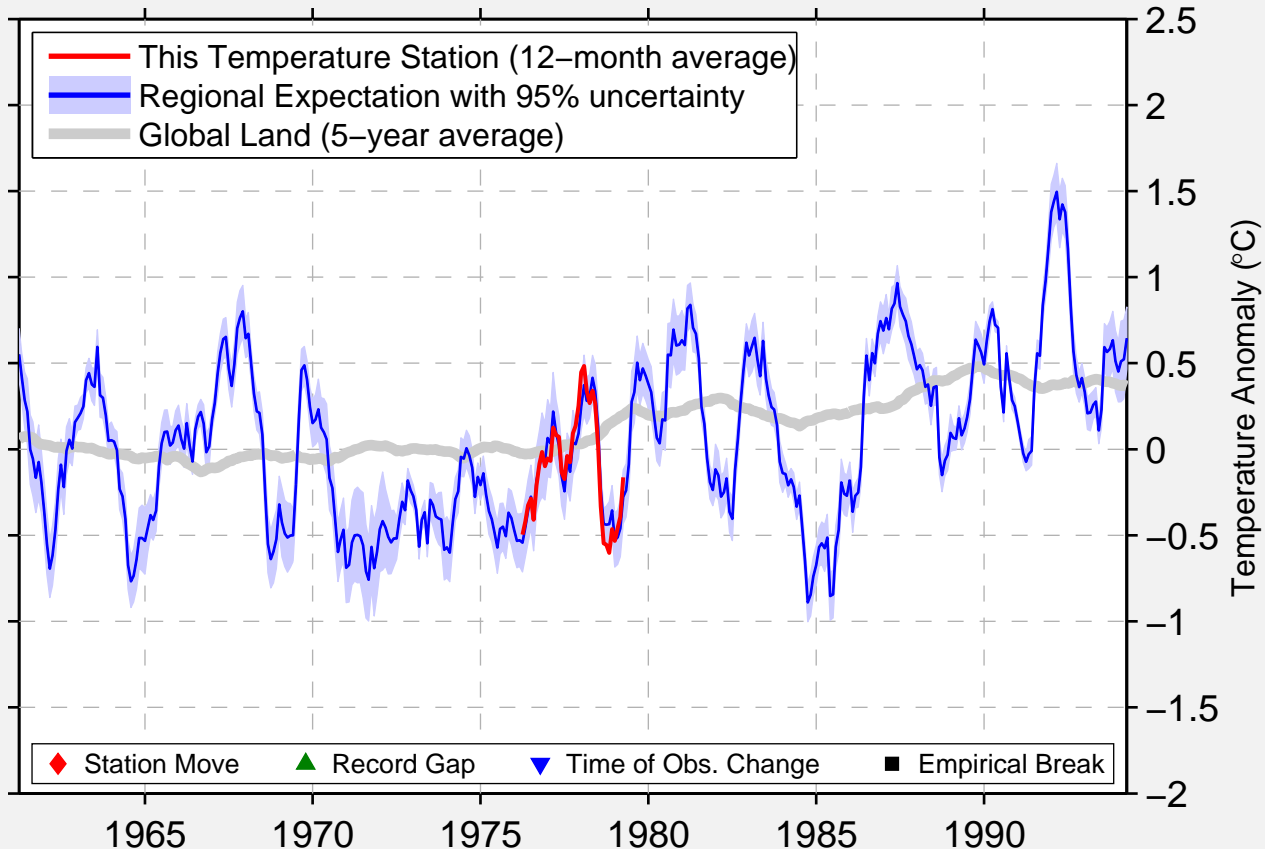

WILLAPA HARBOR

46.700 N, 123.817 W (United States)

Data Quality Controlled and Aligned at Breakpoints

Berkeley Earth