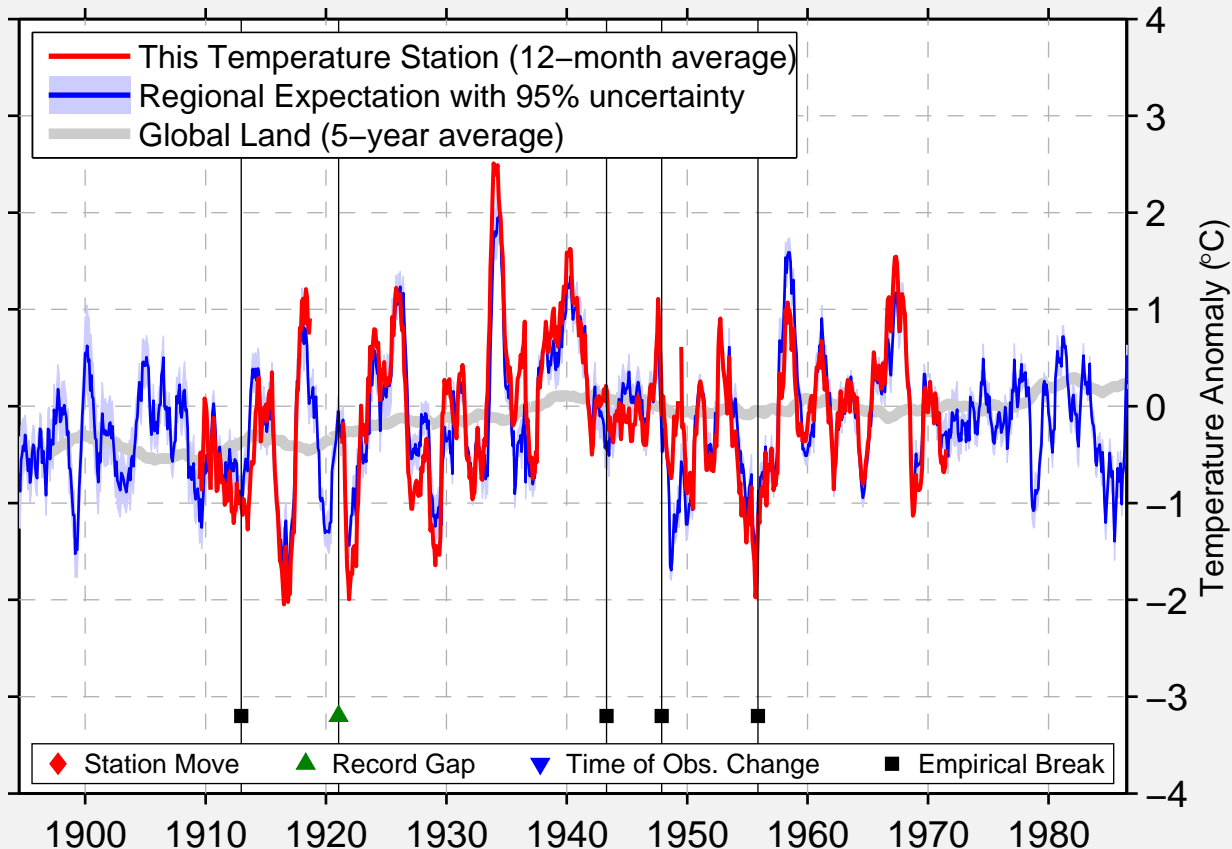

TIETON INTAKE

46.667 N, 121.000 W (United States)

Data Quality Controlled and Aligned at Breakpoints

Berkeley Earth