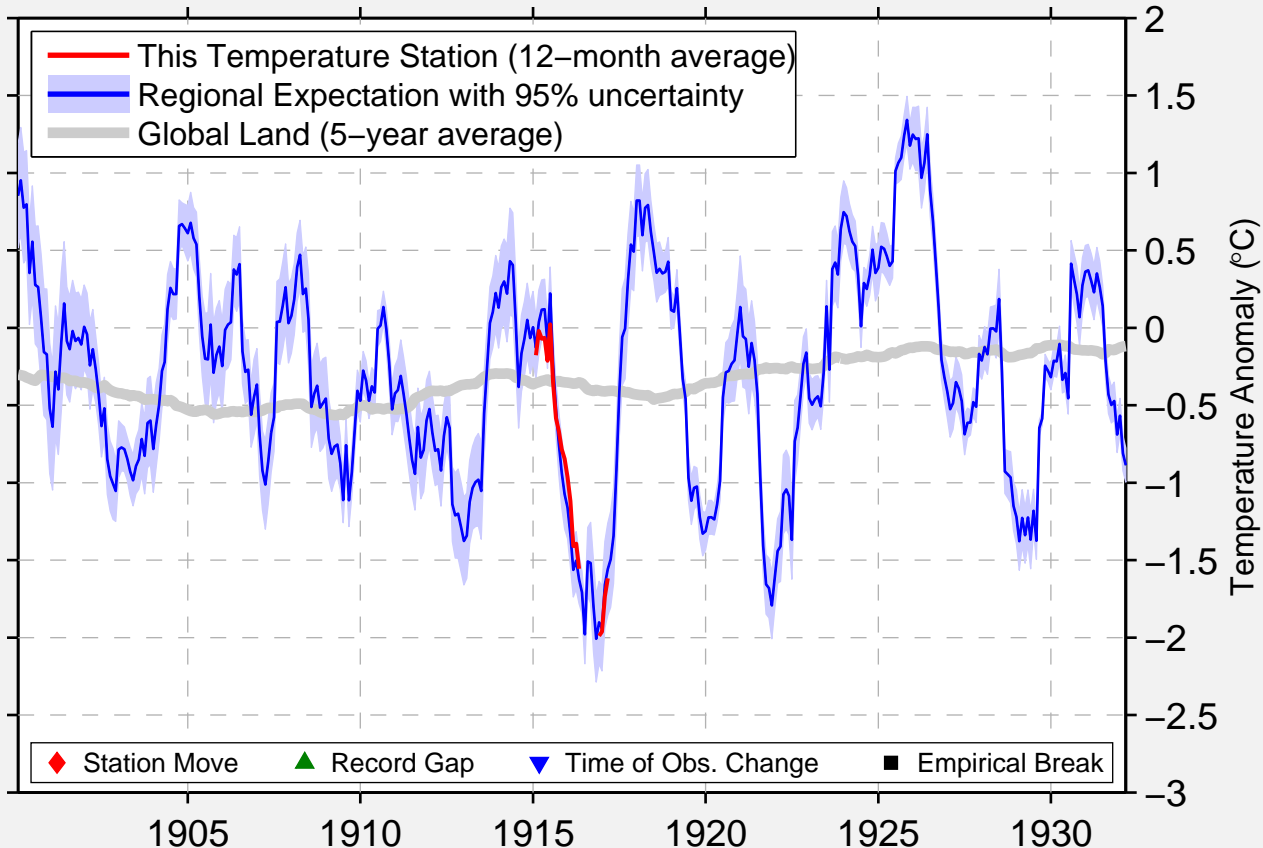

WHITE BLUFFS

46.650 N, 119.450 W (United States)

Data Quality Controlled and Aligned at Breakpoints

Berkeley Earth