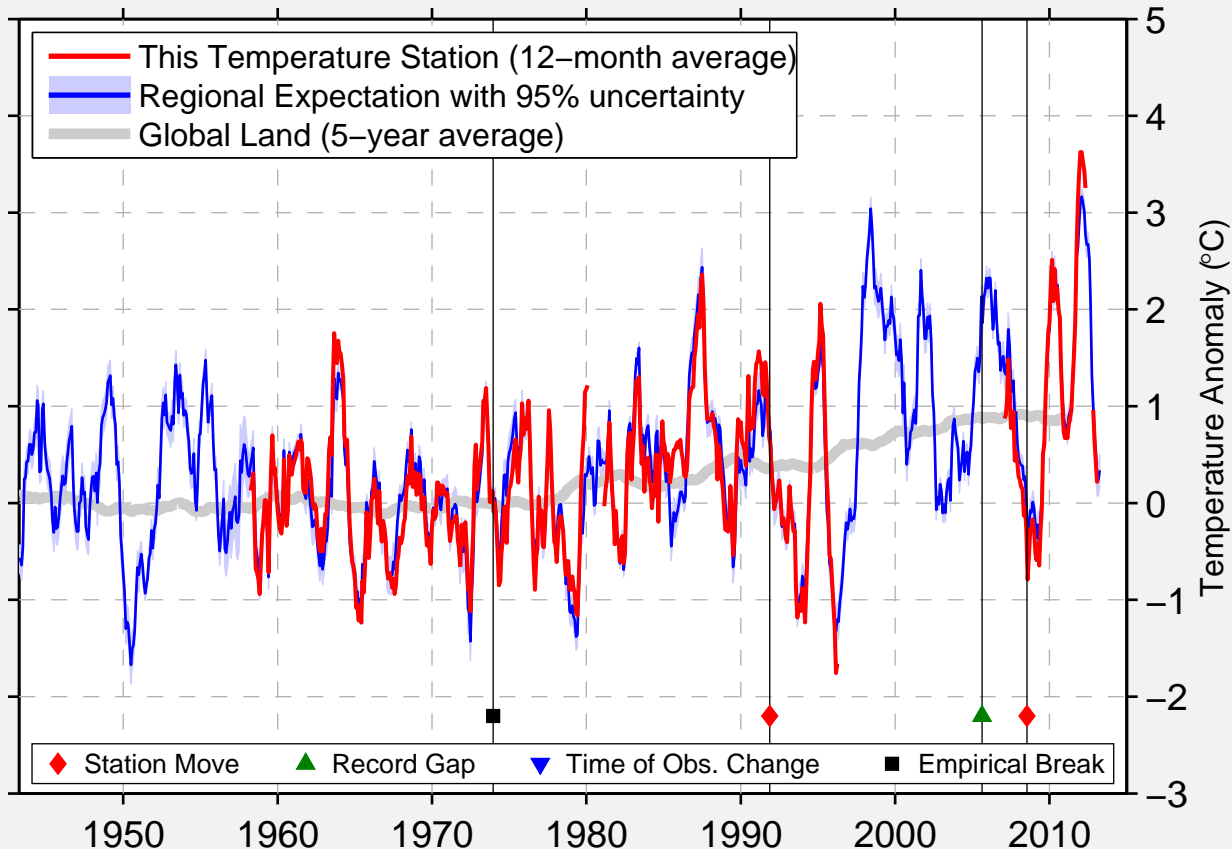

ALBERTA FORD FOR CEN

46.645 N, 88.481 W (United States)

Data Quality Controlled and Aligned at Breakpoints

Berkeley Earth