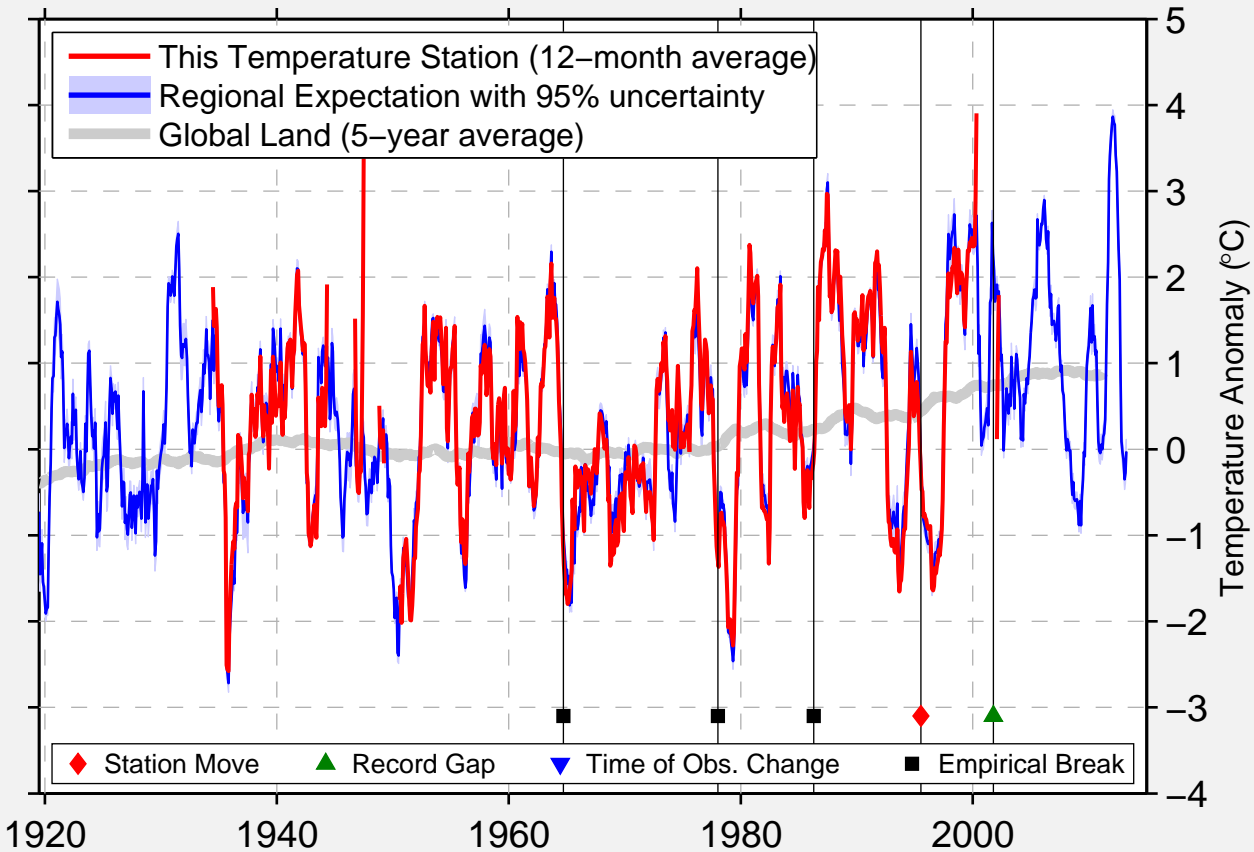

# GACKLE

46.633 N, 99.148 W (United States)

Data Quality Controlled and Aligned at Breakpoints

Berkeley Earth