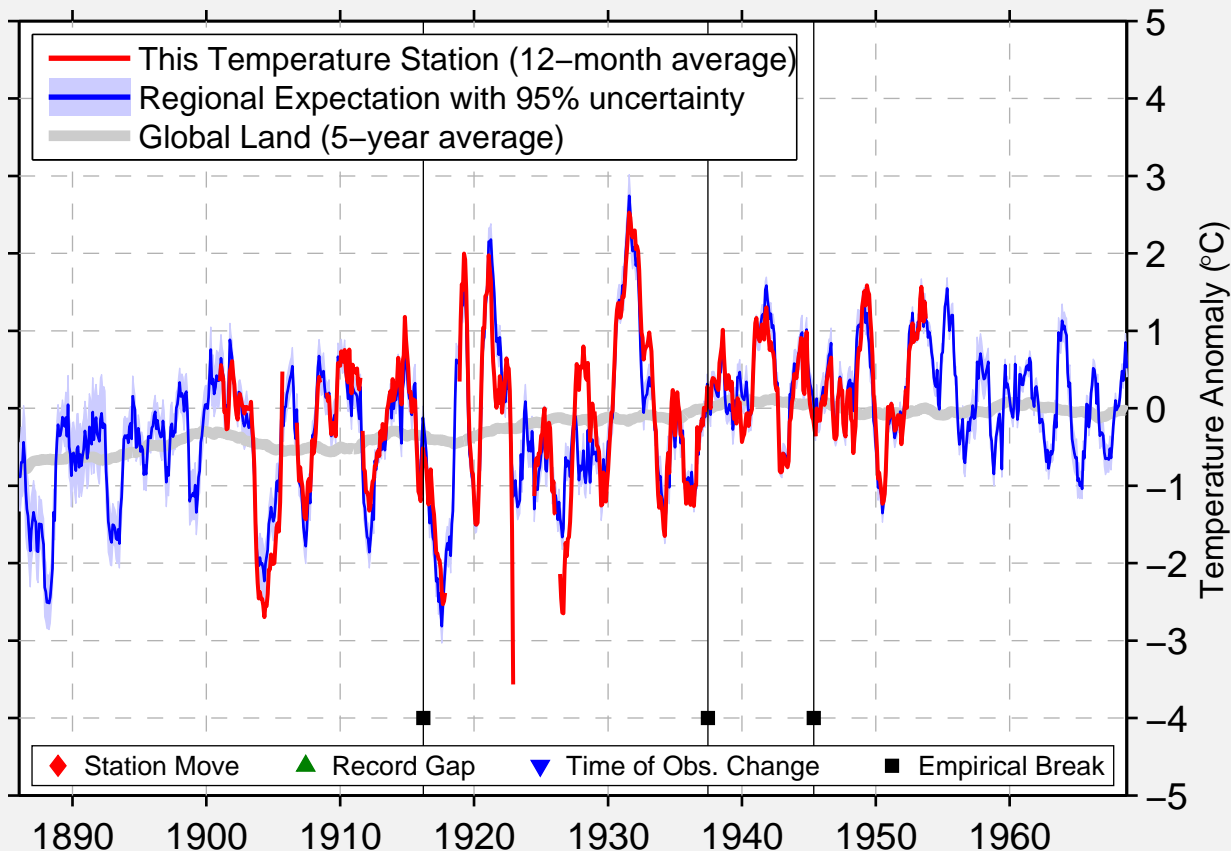

DEER PARK STATE FOREST

46.617 N, 85.617 W (United States)

Data Quality Controlled and Aligned at Breakpoints

Berkeley Earth