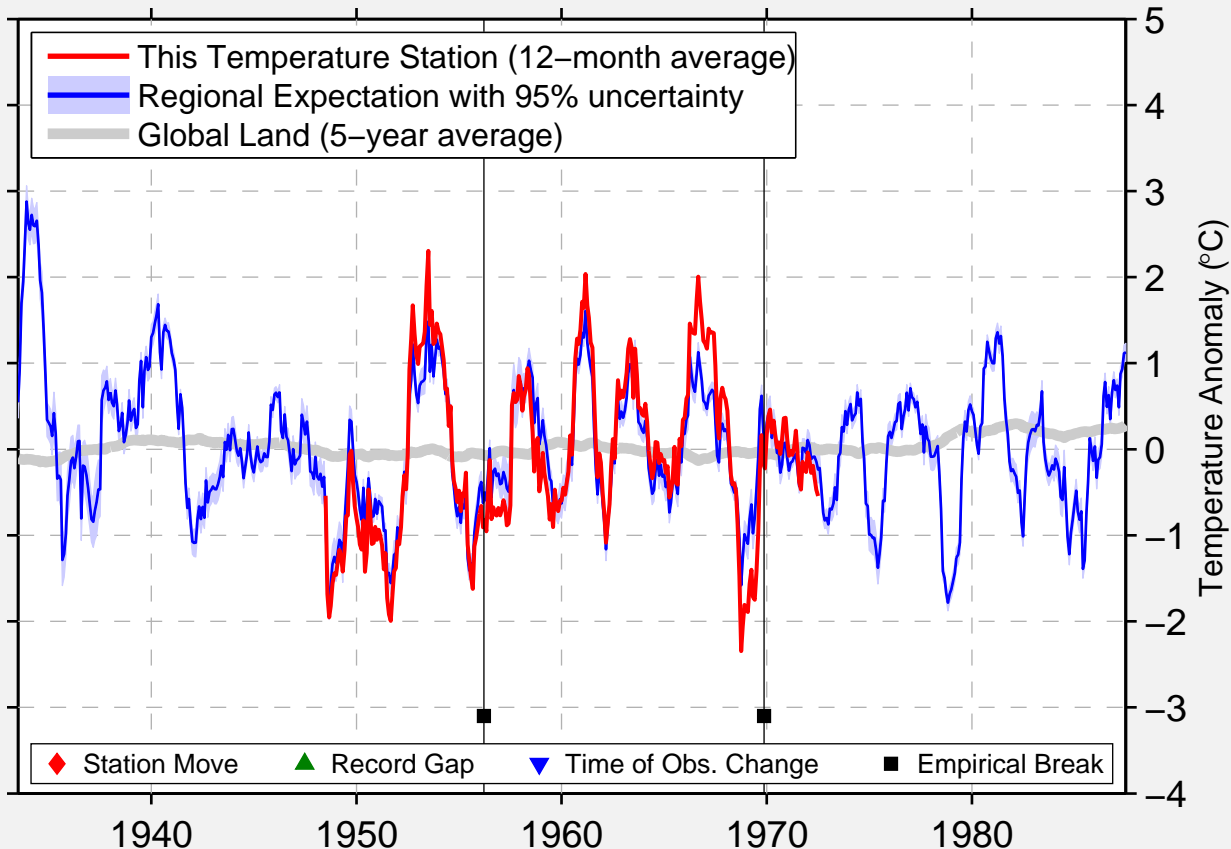

# HELENA ARPT

46.606 N, 111.964 W (United States)

Data Quality Controlled and Aligned at Breakpoints

Berkeley Earth